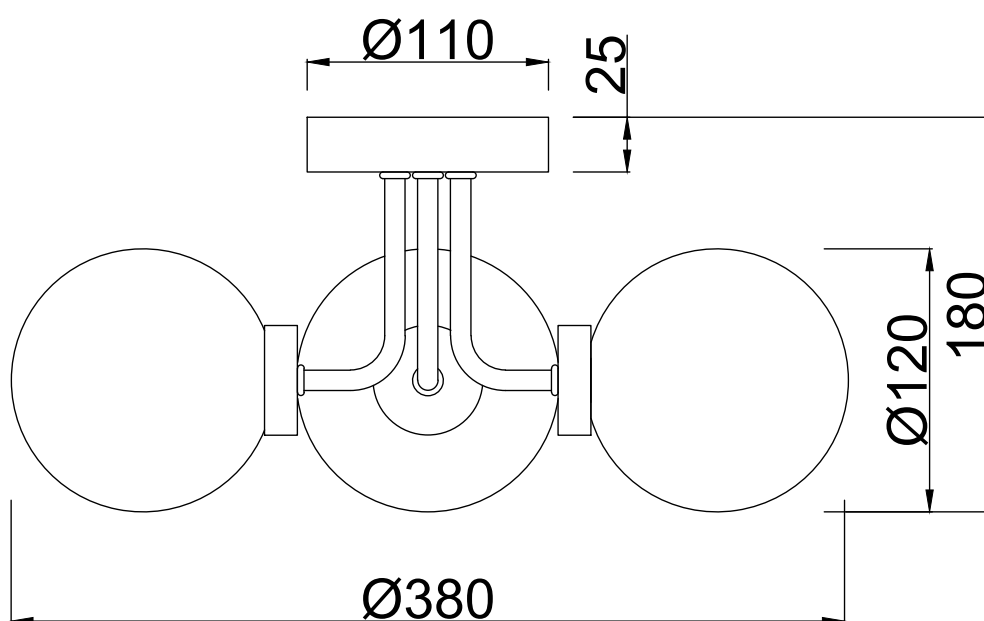

CERTIFICATION

CONTACT

www.firstchoicelighting.co.uk

info@firstchoicelighting.co.uk