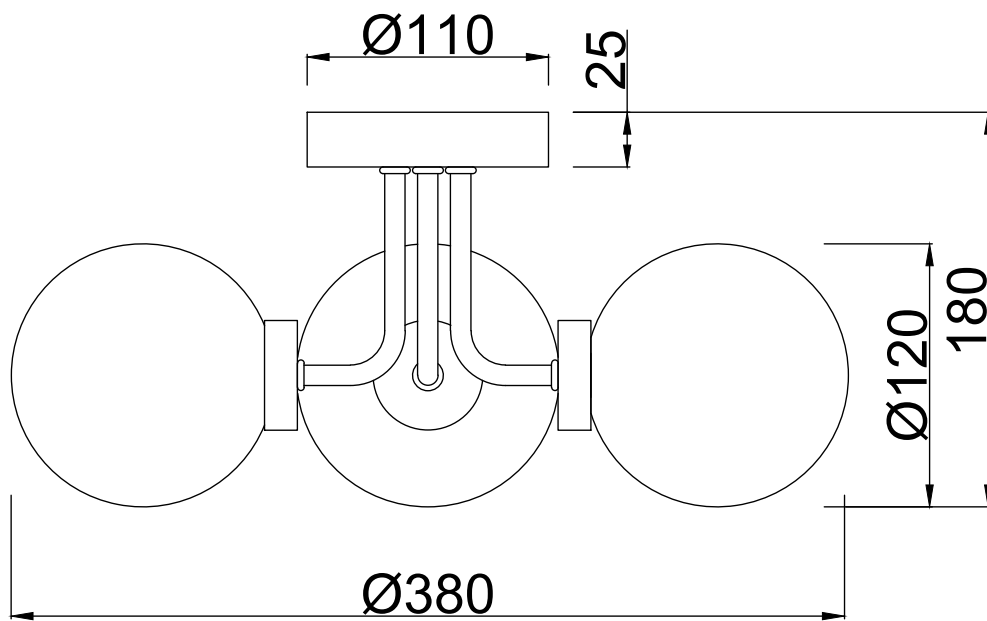

CERTIFICATION

CONTACT

www.firstchoicelighting.co.uk

info@firstchoicelighting.co.uk