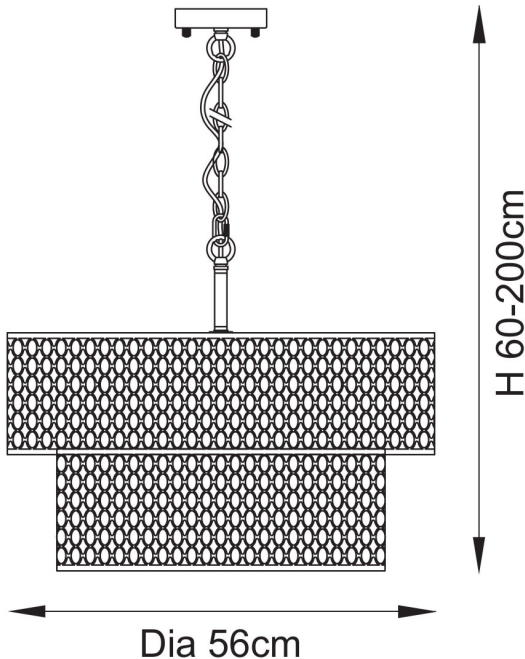

Endon Lighting - Cordero - 113420 - Gold Frosted Glass White 6 Light Ceiling Pendant Light

REFERENCE

- SKU: FCL-30894
- Supplier SKU: 113420
- Barcode: 5016087217922

DESCRIPTION

Striking a balance between modern elegance and soft ambient lighting, this six-light tiered pendant features a decorative fretwork metal outer frame surrounding a white fabric inner shade. The frosted glass diffuser below ensures a gentle, even glow, perfect for creating atmosphere in living or dining spaces. Suspended from an adjustable chain, its sculptural layered design makes a stylish statement while providing functional illumination.

CATEGORY

- Brand: Endon Lighting
- Family: Cordero
- Category: Indoor Lighting / Ceiling / Single

APPEARANCE

- Base: Matt Gold Plate
- Shade: White Cotton
- Detail: Frosted Glass

DIMENSION

- Height: 600 - 2000mm
- Diameter: 560mm
- Shade Height: 160mm
- Weight: 5.28kg

LIGHT SOURCE

- Lamp included: No
- Lamp detail: 6 x 10W Max LED E27 ES (required)
- Dimmable
- Energy class: Not applicable
- Switch: No

SPECIFICATION

- Ingress protection: IP20
- Class: Class I - Single Insulated, Earthed
- Voltage: 240V