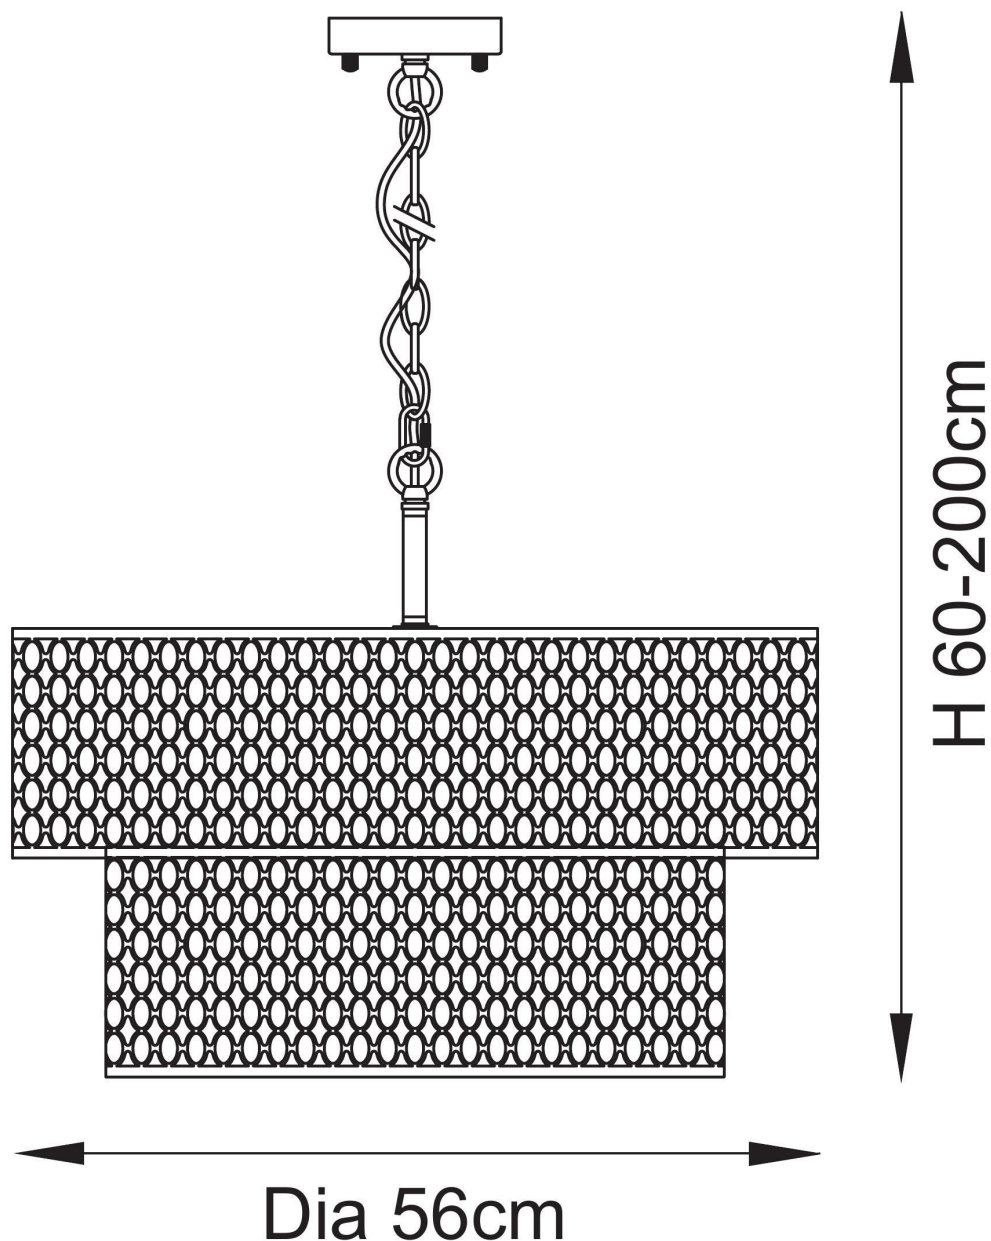

Endon Lighting - Cordero - 113420 - Gold Frosted Glass White 6 Light Ceiling Pendant Light

CONTACT