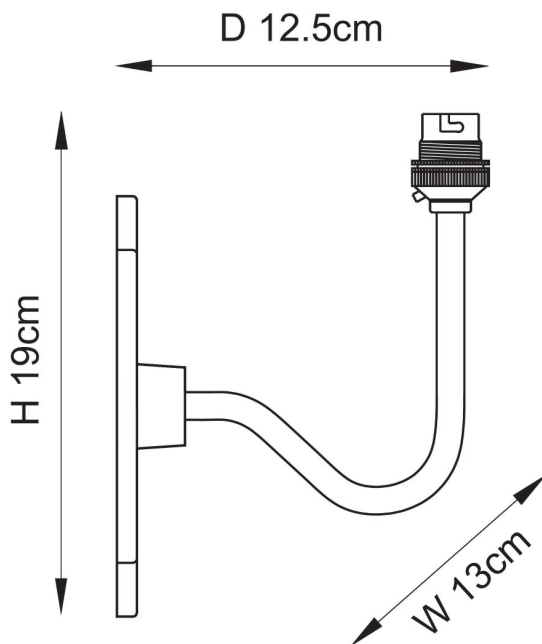

Endon Lighting - Anvil - 113588 - Antique Brass Wall Light

REFERENCE

- SKU: FCL-30895
- Supplier SKU: 113588
- Barcode: 5016087208210

DESCRIPTION

Solid cast decorative wall back with curved 'swan' shaped arm, finished in brass patina, featuring classic brass B22 lamp holder. The timeless flat wall back re-creates that authentic look from the past. Due to the artisan sand casting and hand finishing processes, each wall light may vary in surface finish and colour, enhancing the unique beauty of every individual piece. Perfect when paired with one of our 16cm or 20cm decorative fabric shades. Easy self-assembly of arm and wall back with fixing tool supplied.

CATEGORY

- Brand: Endon Lighting
- Family: Anvil
- Category: Indoor Lighting / Wall / Decorative

APPEARANCE

- Base: Antique Brass Plate

DIMENSION

- Height: 190mm
- Width: 130mm
- Depth: 125mm
- Weight: .69kg

LIGHT SOURCE

- Lamp included: No
- Lamp detail: 7W Max LED B22 BC (required)
- Dimmable
- Energy class: Not applicable
- Switch: No

SPECIFICATION

- Ingress protection: IP20
- Class: Class I - Single Insulated, Earthed
- Voltage: 240V