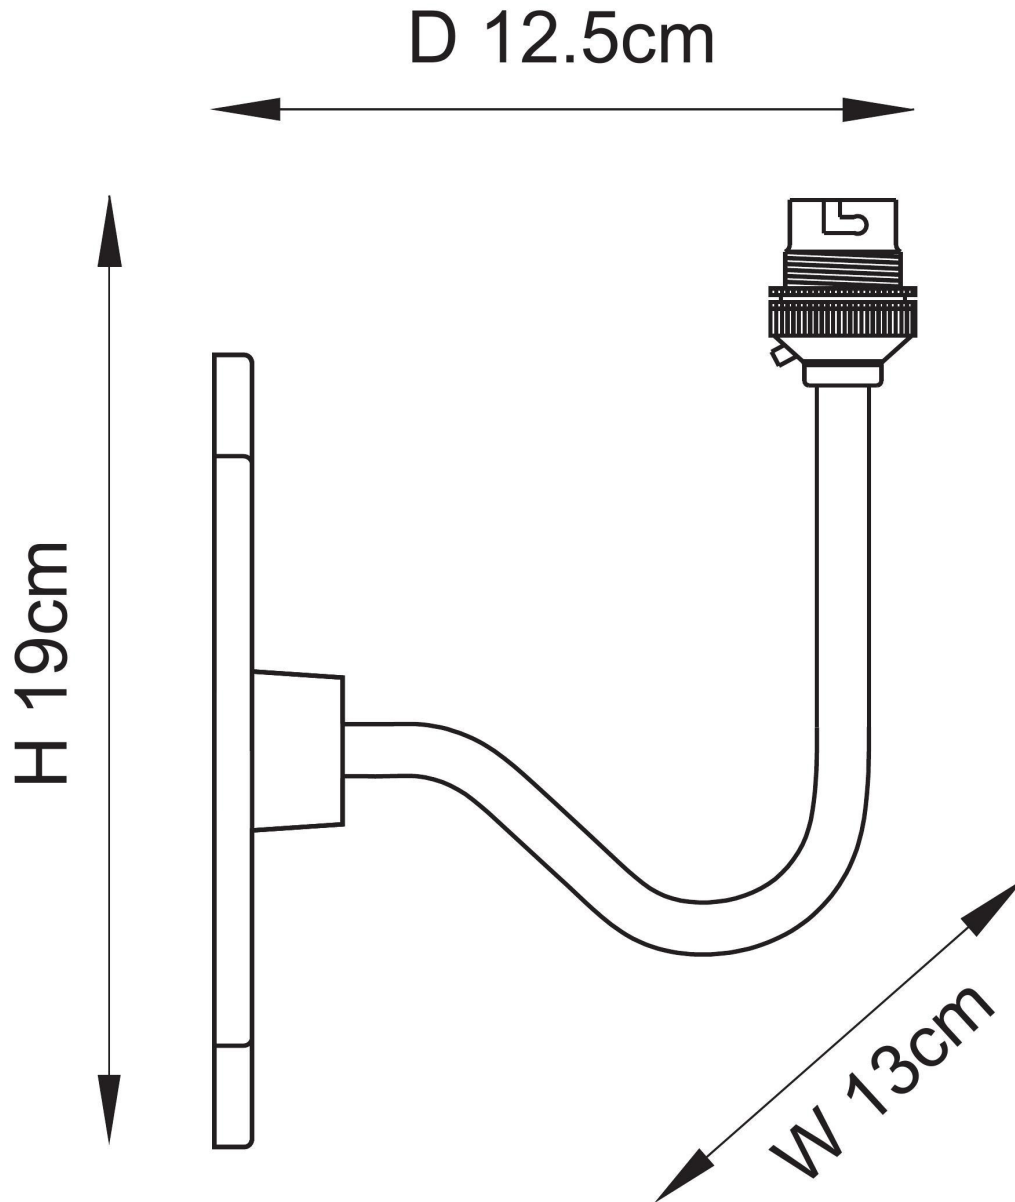

Endon Lighting - Anvil - 113588 - Antique Brass Wall Light

CONTACT