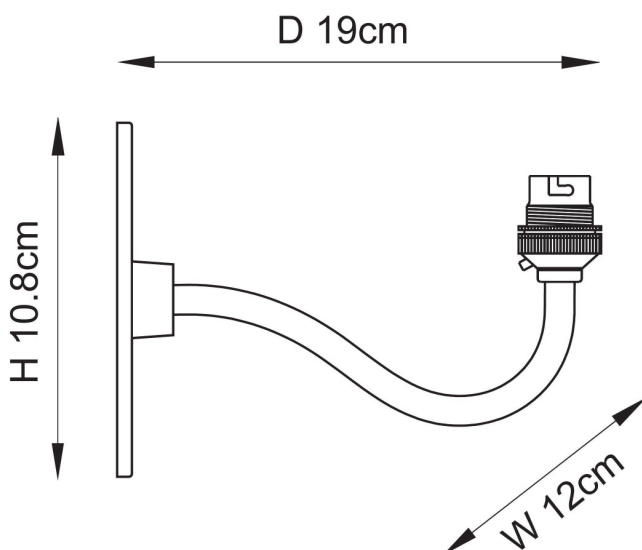

Endon Lighting - Ripple Curve - 113593 - Antique Brass Wall Light

REFERENCE

- SKU: FCL-30896
- Supplier SKU: 113593
- Barcode: 5016087208265

DESCRIPTION

An elegant circular patterned solid cast wall back with curved arm, finished in brass patina, featuring classic brass B22 lamp holder. The timeless flat wall back re-creates that authentic look from the past. Due to the artisan sand casting and hand finishing processes, each wall light may vary in surface finish and colour, enhancing the unique beauty of every individual piece. Perfect when paired with one of our 16cm decorative fabric shades. Easy self-assembly of arm and wall back with fixing tool supplied.

CATEGORY

- Brand: Endon Lighting
- Family: Ripple Curve
- Category: Indoor Lighting / Wall / Decorative

APPEARANCE

- Base: Antique Brass Plate

DIMENSION

- Height: 108mm
- Width: 120mm
- Depth: 190mm
- Weight: .55kg

LIGHT SOURCE

- Lamp included: No
- Lamp detail: 7W Max LED B22 BC (required)
- Dimmable
- Energy class: Not applicable
- Switch: No

SPECIFICATION

- Ingress protection: IP20
- Class: Class I - Single Insulated, Earthed
- Voltage: 240V