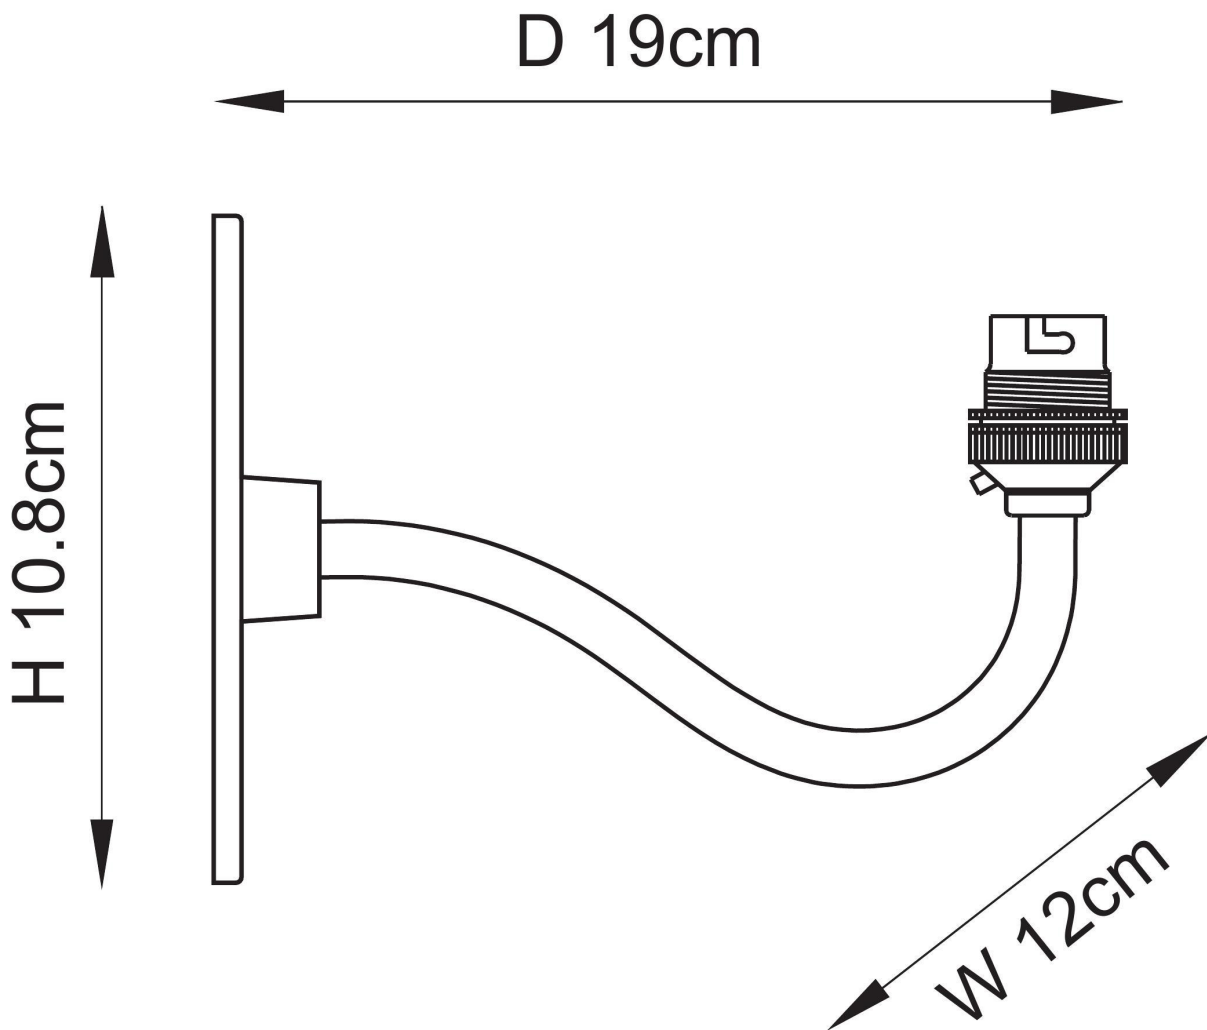

Endon Lighting - Ripple Curve - 113593 - Antique Brass Wall Light

CONTACT