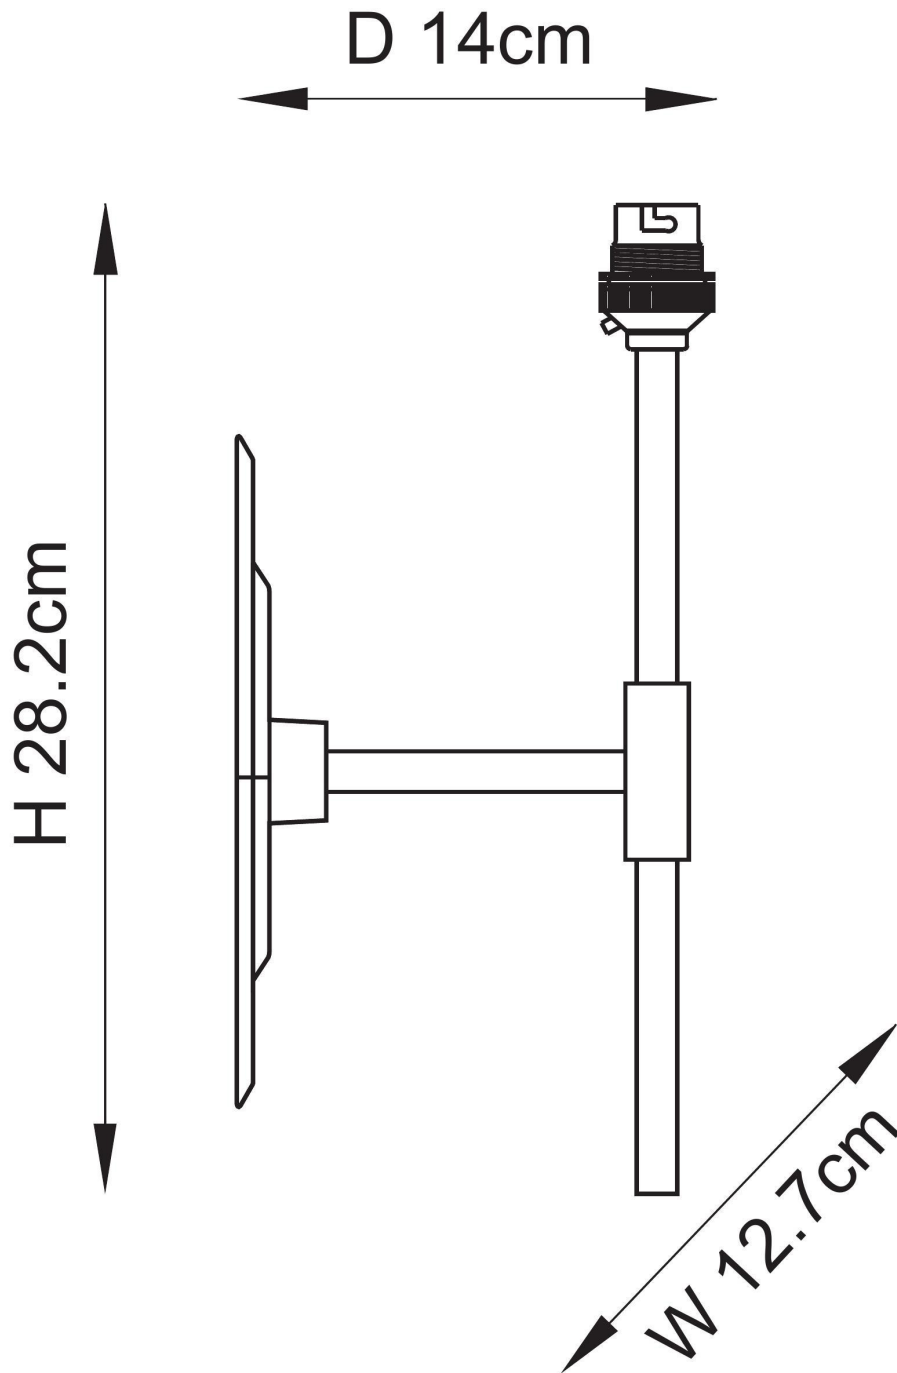

Endon Lighting - Diamond - 113595 - Antique Brass Wall Light

**CONTACT**