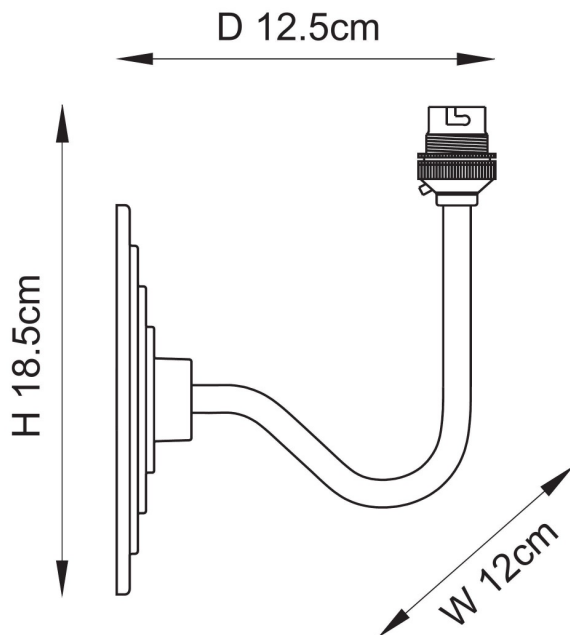

Endon Lighting - Halo - 113602 - Antique Brass Wall Light

REFERENCE

- SKU: FCL-30898
- Supplier SKU: 113602
- Barcode: 5016087208333

DESCRIPTION

An elegant stepped solid cast wall back with angled shaped arm, finished in brass patina, featuring classic brass B22 lamp holder. The timeless flat wall back re-creates that authentic look from the past. Due to the artisan sand casting and hand finishing processes, each wall light may vary in surface finish and colour, enhancing the unique beauty of every individual piece. Perfect when paired with one of our 16cm or 20cm decorative fabric shades. Easy self-assembly of arm and wall back with fixing tool supplied.

CATEGORY

- Brand: Endon Lighting
- Family: Halo
- Category: Indoor Lighting / Wall / Decorative

APPEARANCE

- Base: Antique Brass Plate

DIMENSION

- Height: 185mm
- Width: 120mm
- Depth: 125mm
- Weight: .7kg

LIGHT SOURCE

- Lamp included: No
- Lamp detail: 7W Max LED B22 BC (required)
- Dimmable
- Energy class: Not applicable
- Switch: No

SPECIFICATION

- Ingress protection: IP20
- Class: Class I - Single Insulated, Earthed
- Voltage: 240V