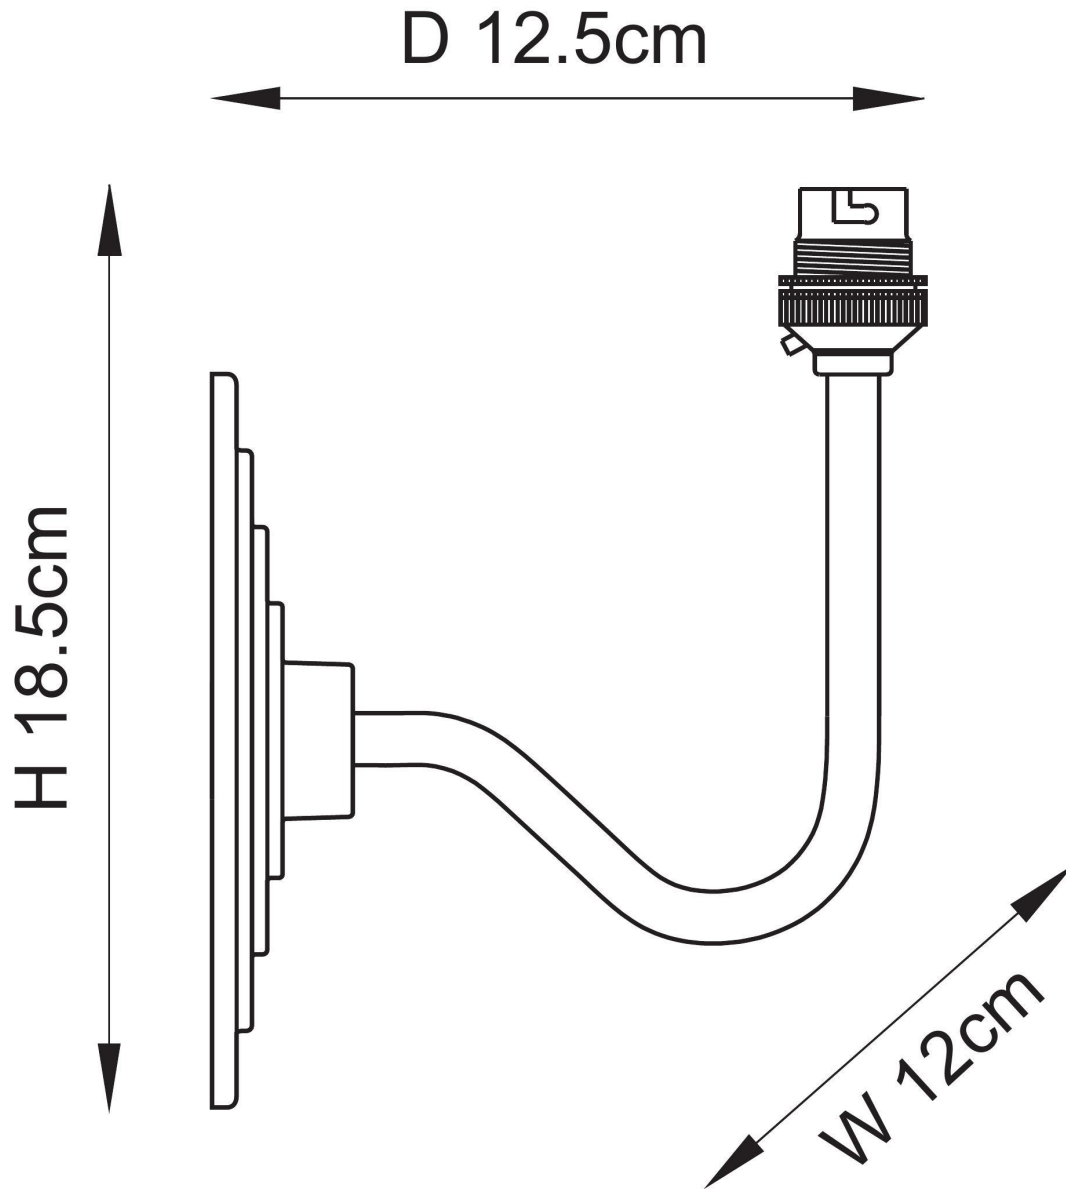

Endon Lighting - Halo - 113602 - Antique Brass Wall Light

CONTACT