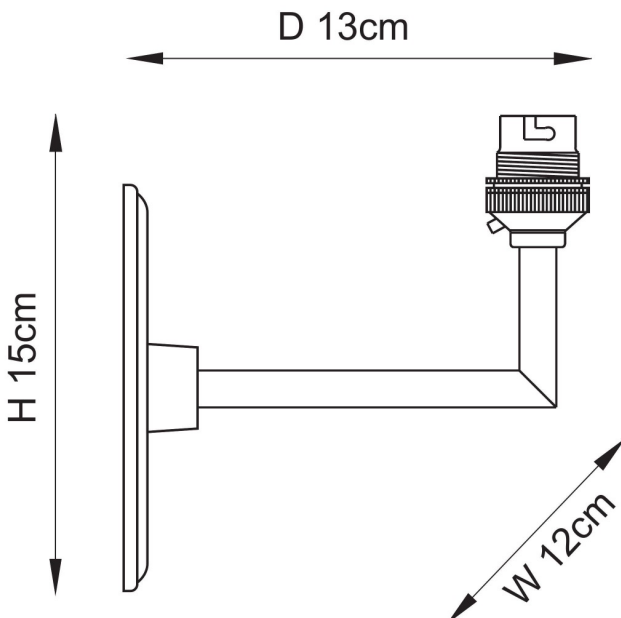

SPECIFICATION

- Ingress protection: IP20
- Class: Class I - Single Insulated, Earthed
- Voltage: 240V