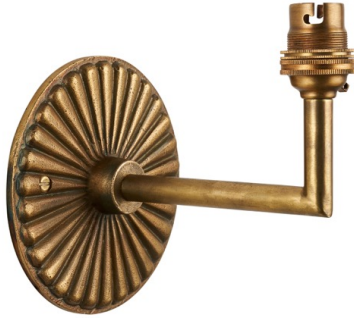

Endon Lighting - Dahlia - 113608 - Antique Brass Wall Light

#### REFERENCE

- SKU: FCL-30899
- Supplier SKU: 113608
- Barcode: 5016087208395

#### DESCRIPTION

A solid cast ribbed pattern wall back with angled arm, finished in brass patina, featuring classic brass B22 lamp holder. The timeless flat wall back re-creates that authentic look from the past. Due to the artisan sand casting and hand finishing processes, each wall light may vary in surface finish and colour, enhancing the unique beauty of every individual piece. Perfect when paired with one of our 16cm decorative fabric shades. Easy self-assembly of arm and wall back with fixing tool supplied.

#### APPEARANCE

- Base: Antique Brass Plate