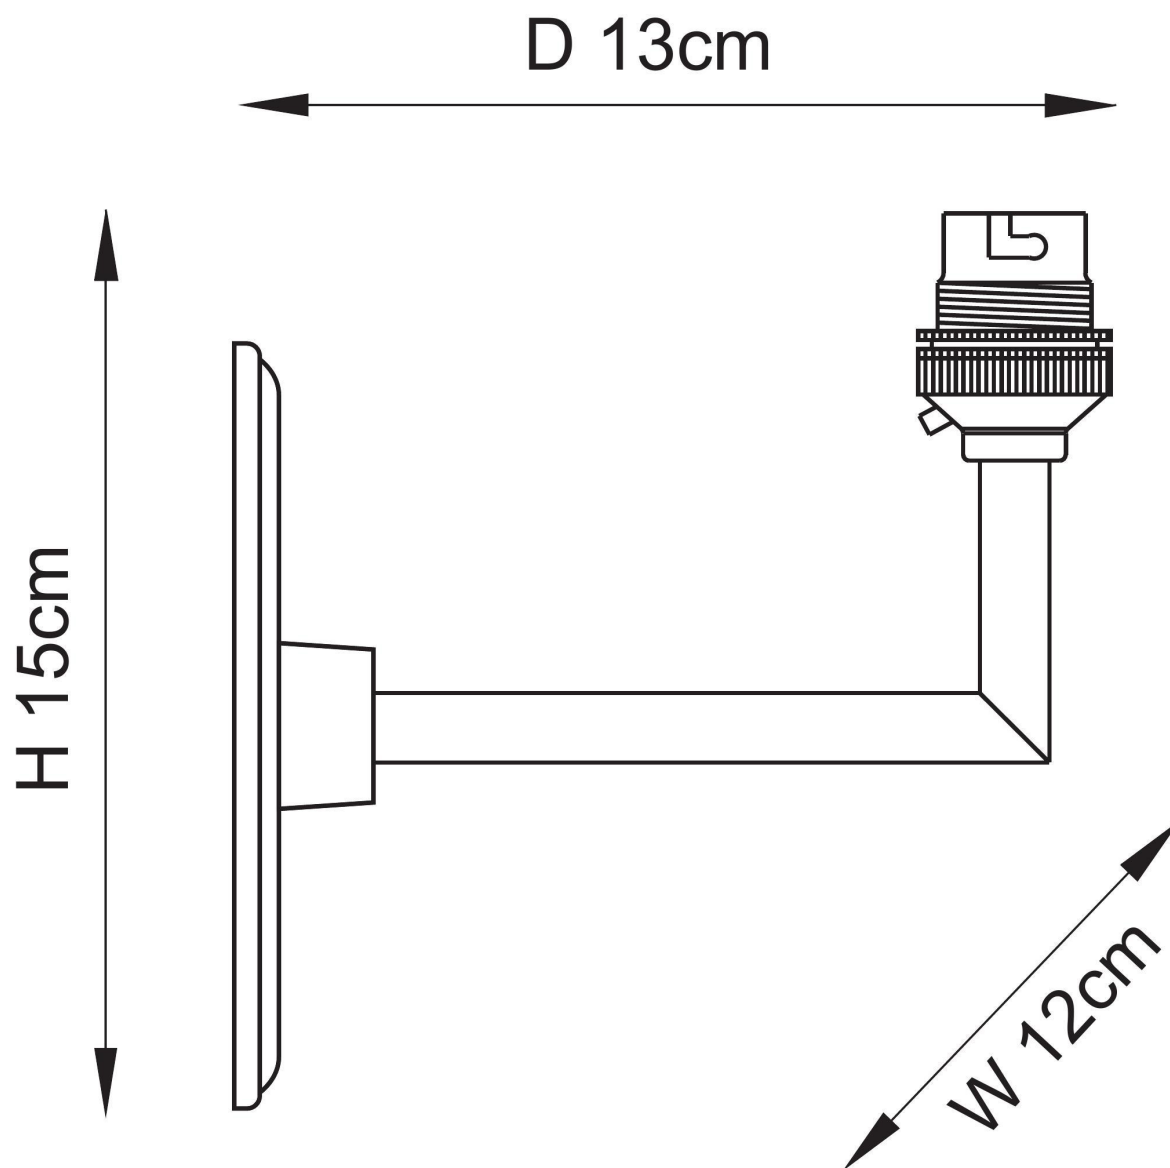

Endon Lighting - Dahlia - 113608 - Antique Brass Wall Light

CONTACT