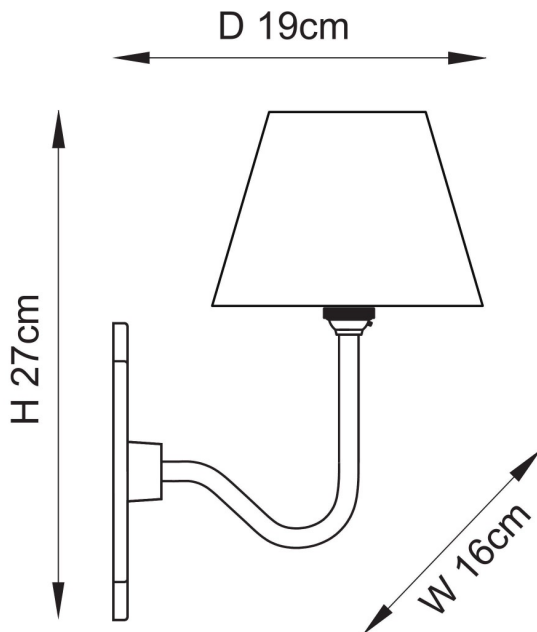

Endon Lighting - Anvil - 113708 - Antique Brass Vintage White Wall Light

REFERENCE

- SKU: FCL-30900
- Supplier SKU: 113708
- Barcode: 5016087208715

DESCRIPTION

Add timeless character to your space with this single B22 wall light, featuring a beautifully sand-cast decorative backplate in a quatrefoil silhouette. The gently curved brass arm supports a classic tapered linen effect fabric shade, with contrast colour taped edge. Ideal for hallways, bedrooms, or living areas, this wall sconce blends traditional craftsmanship with understated sophistication.

CATEGORY

- Brand: Endon Lighting
- Family: Anvil
- Category: Indoor Lighting / Wall / Decorative

APPEARANCE

- Base: Antique Brass Plate
- Shade: Vintage White Cotton

DIMENSION

- Height: 270mm
- Width: 160mm
- Depth: 190mm
- Weight: .89kg

LIGHT SOURCE

- Lamp included: No
- Lamp detail: 7W Max LED B22 BC (required)
- Dimmable
- Energy class: Not applicable
- Switch: No

SPECIFICATION

- Ingress protection: IP20
- Class: Class I - Single Insulated, Earthed
- Voltage: 240V