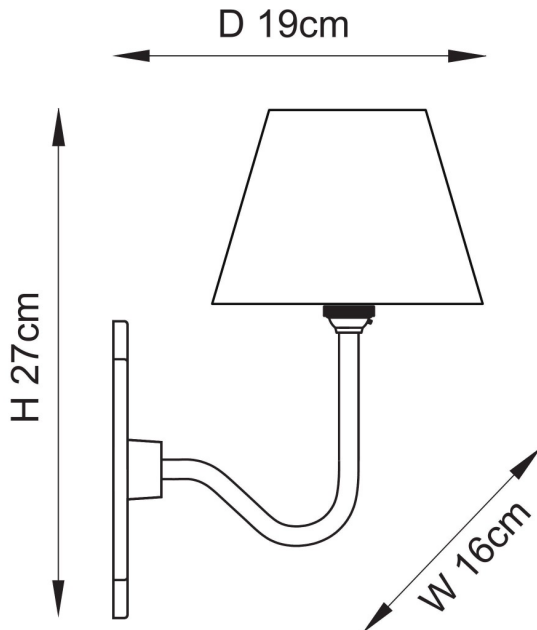

Endon Lighting - Anvil - 113732 - Antique Brass Blue Wall Light

REFERENCE

- SKU: FCL-30901
- Supplier SKU: 113732
- Barcode: 5016087208814

DESCRIPTION

Add timeless character to your space with this single B22 wall light, featuring a beautifully sand-cast decorative backplate in a quatrefoil silhouette. The gently curved brass arm supports a classic tapered soft pleated fabric shade, with blue ripple pattern. Ideal for hallways, bedrooms, or living areas, this wall sconce blends traditional craftsmanship with understated sophistication.

CATEGORY

- Brand: Endon Lighting
- Family: Anvil
- Category: Indoor Lighting / Wall / Decorative

APPEARANCE

- Base: Antique Brass Plate
- Shade: Marlin Blue Faux Silk

DIMENSION

- Height: 270mm
- Width: 160mm
- Depth: 190mm
- Weight: .89kg

LIGHT SOURCE

- Lamp included: No
- Lamp detail: 7W Max LED B22 BC (required)
- Dimmable
- Energy class: Not applicable
- Switch: No

SPECIFICATION

- Ingress protection: IP20
- Class: Class I - Single Insulated, Earthed
- Voltage: 240V