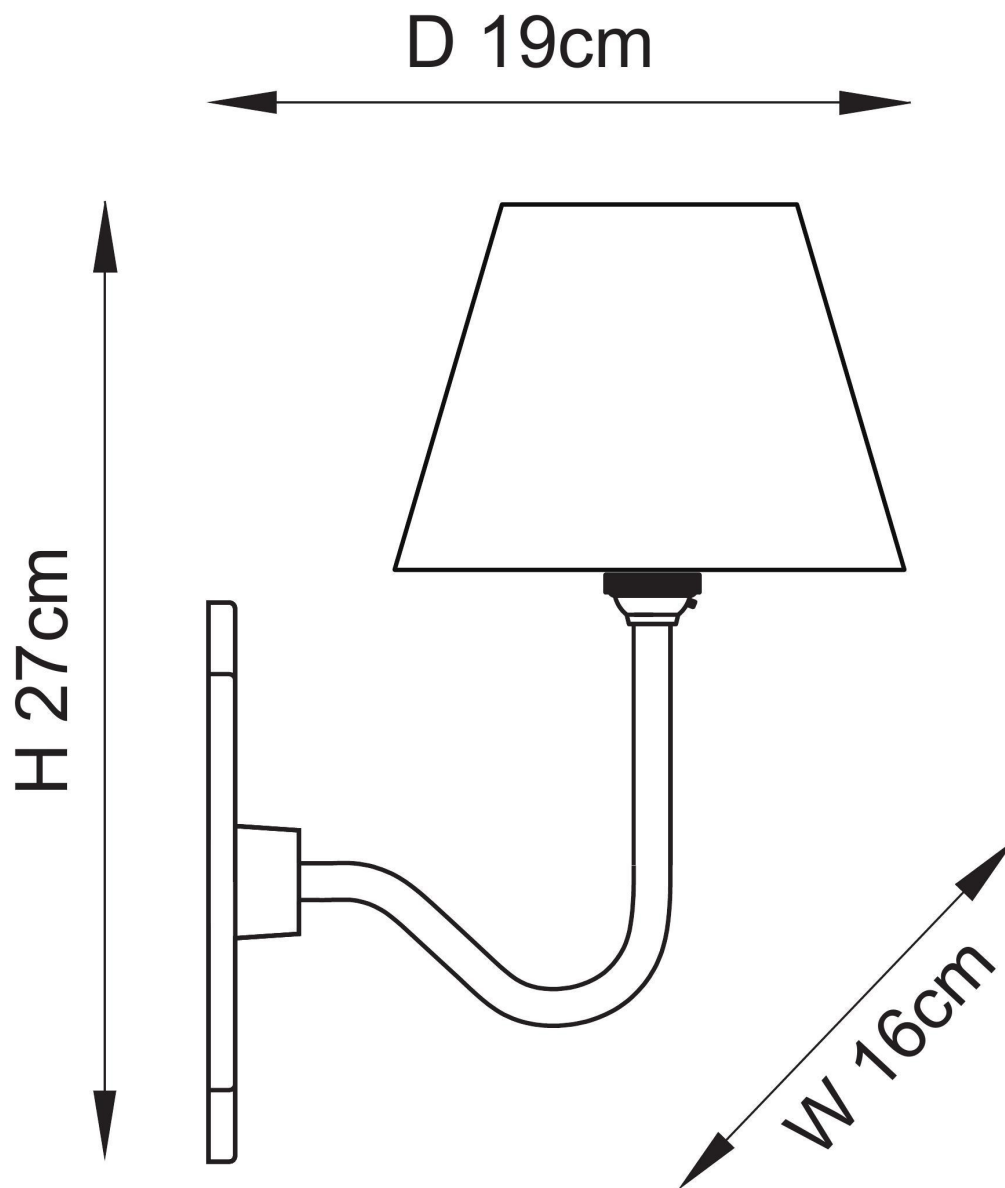

Endon Lighting - Anvil - 113732 - Antique Brass Blue Wall Light

CONTACT