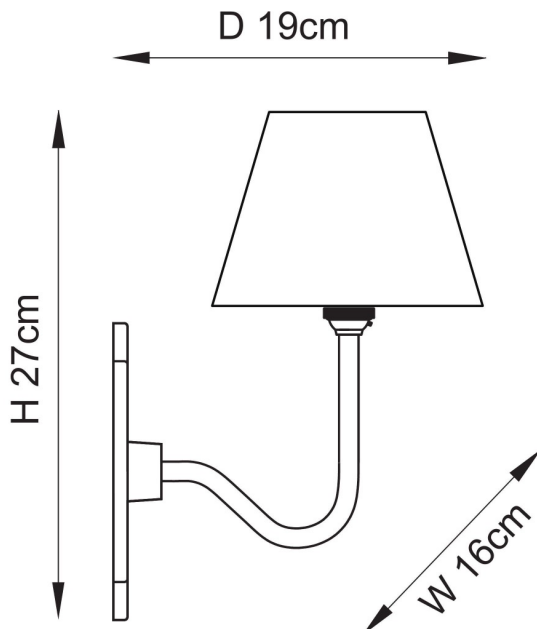

Endon Lighting - Anvil - 113733 - Antique Brass Pink Wall Light

REFERENCE

- SKU: FCL-30902
- Supplier SKU: 113733
- Barcode: 5016087208821

DESCRIPTION

Add timeless character to your space with this single B22 wall light, featuring a beautifully sand-cast decorative backplate in a quatrefoil silhouette. The gently curved brass arm supports a classic tapered soft pleated fabric shade, with coral pink ripple pattern. Ideal for hallways, bedrooms, or living areas, this wall sconce blends traditional craftsmanship with understated sophistication.

CATEGORY

- Brand: Endon Lighting
- Family: Anvil
- Category: Indoor Lighting / Wall / Decorative

APPEARANCE

- Base: Antique Brass Plate
- Shade: Coral Pink Faux Silk

DIMENSION

- Height: 270mm
- Width: 160mm
- Depth: 190mm
- Weight: .89kg

LIGHT SOURCE

- Lamp included: No
- Lamp detail: 7W Max LED B22 BC (required)
- Dimmable
- Energy class: Not applicable
- Switch: No

SPECIFICATION

- Ingress protection: IP20
- Class: Class I - Single Insulated, Earthed
- Voltage: 240V