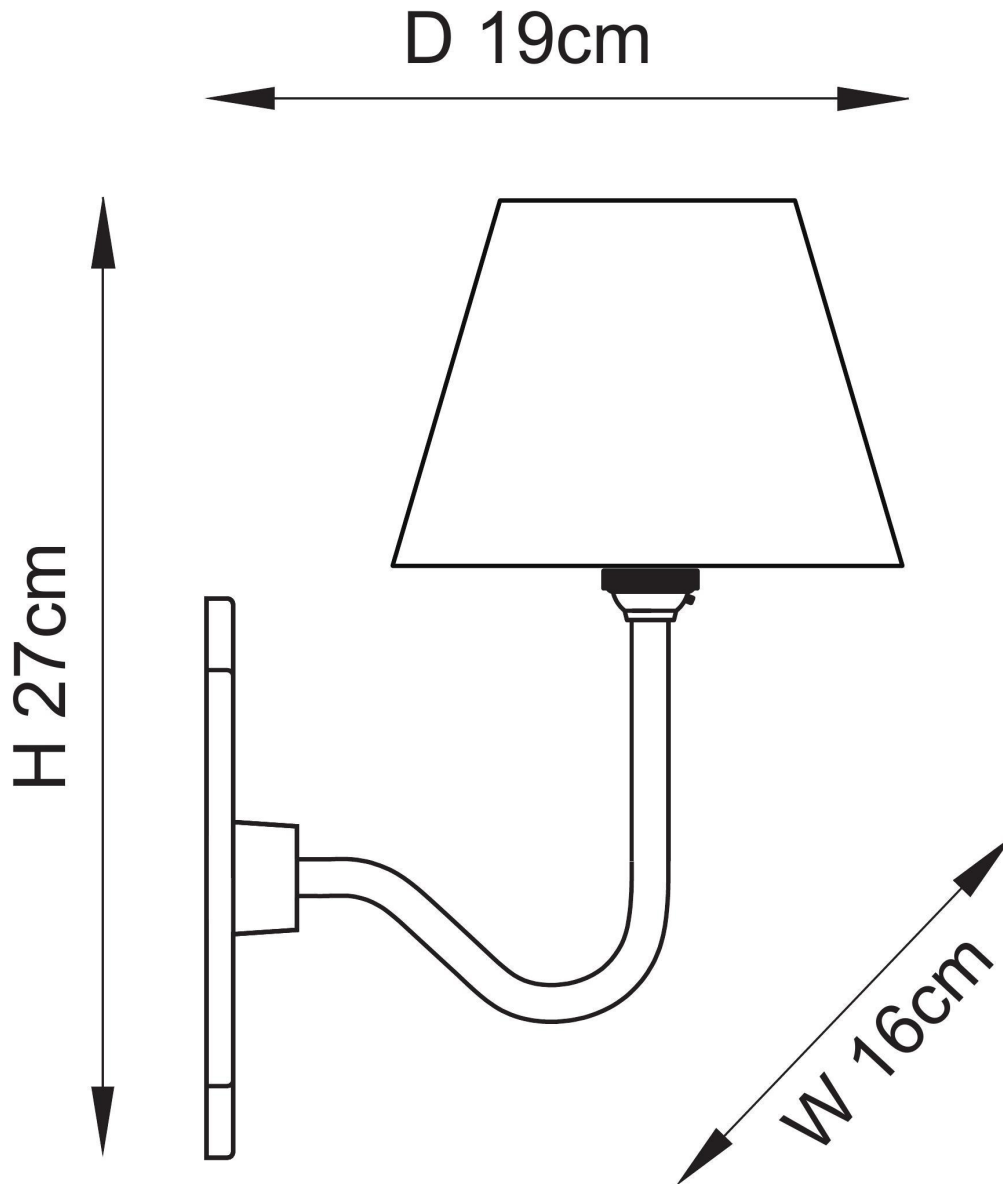

Endon Lighting - Anvil - 113733 - Antique Brass Pink Wall Light

CONTACT