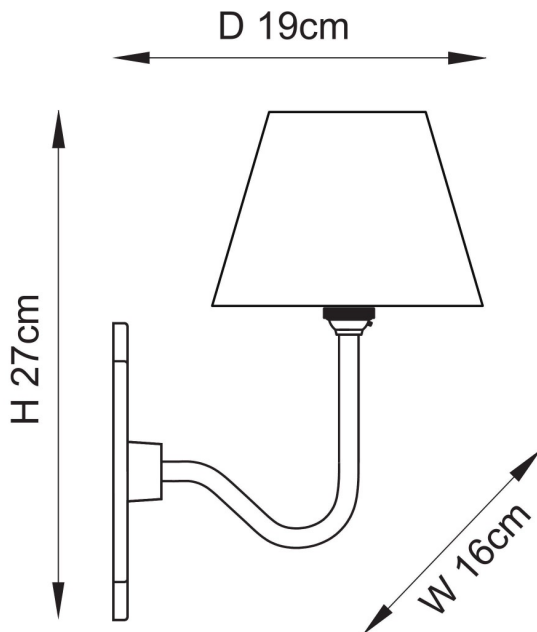

Endon Lighting - Anvil - 113734 - Antique Brass Grey Wall Light

REFERENCE

- SKU: FCL-30903
- Supplier SKU: 113734
- Barcode: 5016087208838

DESCRIPTION

Add timeless character to your space with this single B22 wall light, featuring a beautifully sand-cast decorative backplate in a quatrefoil silhouette. The gently curved brass arm supports a classic tapered soft pleated fabric shade, with pearl grey ripple pattern. Ideal for hallways, bedrooms, or living areas, this wall sconce blends traditional craftsmanship with understated sophistication.

CATEGORY

- Brand: Endon Lighting
- Family: Anvil
- Category: Indoor Lighting / Wall / Decorative

APPEARANCE

- Base: Antique Brass Plate
- Shade: Pearl Grey Faux Silk

DIMENSION

- Height: 270mm
- Width: 160mm
- Depth: 190mm
- Weight: .89kg

LIGHT SOURCE

- Lamp included: No
- Lamp detail: 7W Max LED B22 BC (required)
- Dimmable
- Energy class: Not applicable
- Switch: No

SPECIFICATION

- Ingress protection: IP20
- Class: Class I - Single Insulated, Earthed
- Voltage: 240V