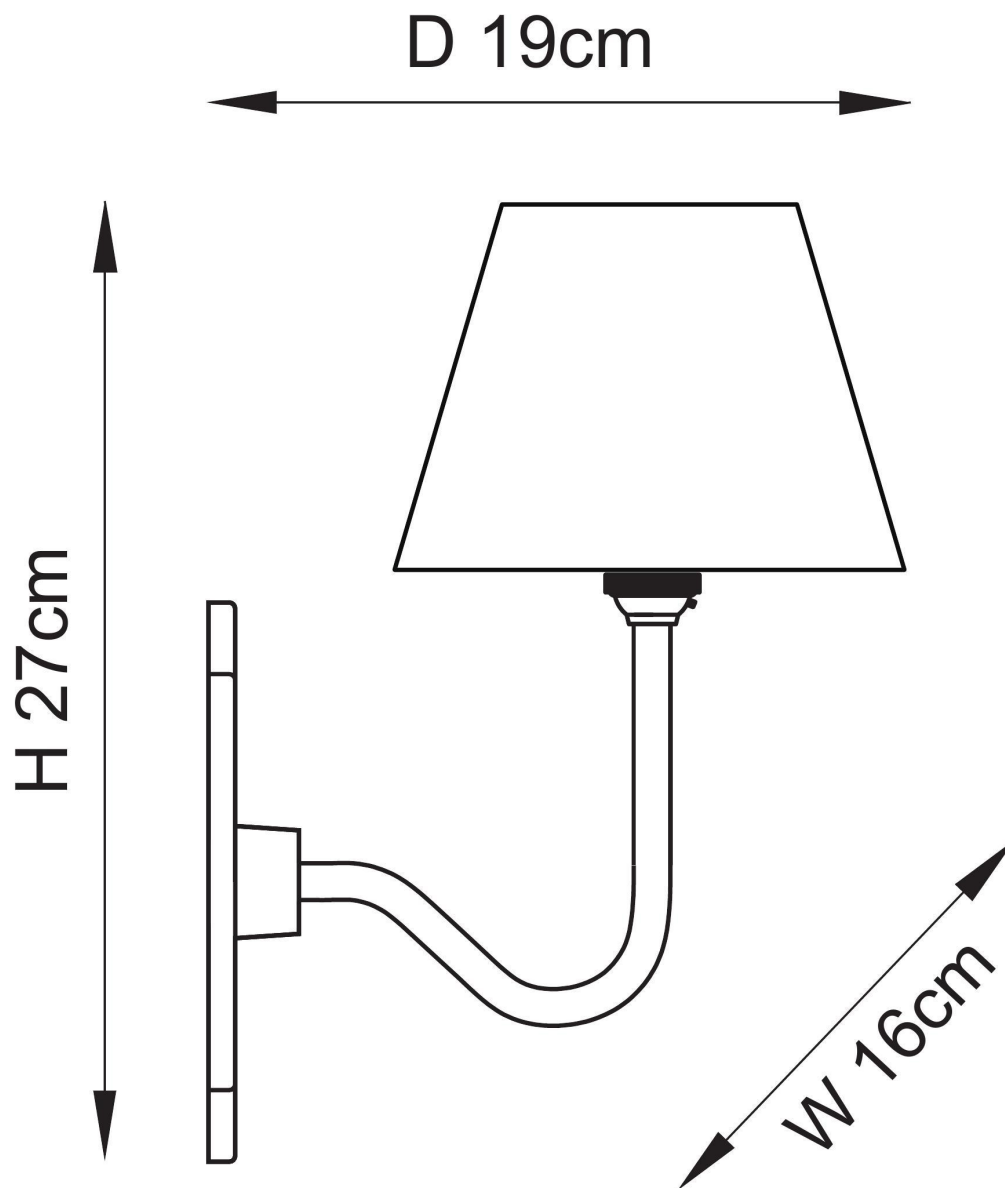

Endon Lighting - Anvil - 113734 - Antique Brass Grey Wall Light

CONTACT