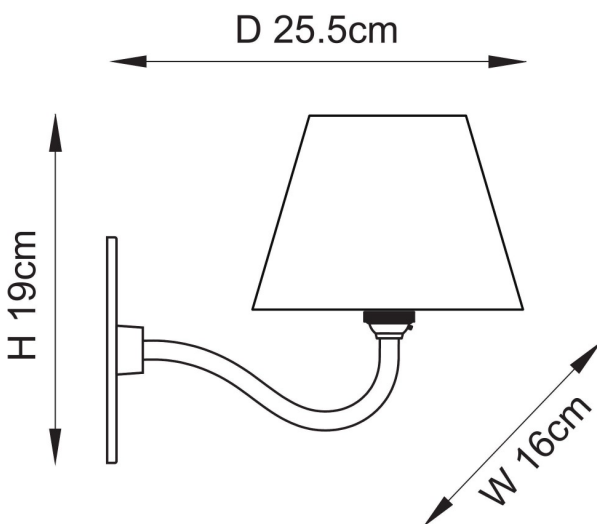

Endon Lighting - Ripple Curve - 114088 - Antique Brass Pink Wall Light

REFERENCE

- SKU: FCL-30904
- Supplier SKU: 114088
- Barcode: 5016087209996

DESCRIPTION

Add a burst of colour and character to your interior with this single B22 wall light, featuring a beautifully sand cast, decorative circular backplate and gracefully curved arm in a warm antique finish. The pleated tapered fabric shade is adorned with a vibrant Ikat pattern in soft pinks and corals, offering a playful yet refined accent. Perfect for bringing a touch of artisan charm to classic or eclectic interiors.

CATEGORY

- Brand: Endon Lighting
- Family: Ripple Curve
- Category: Indoor Lighting / Wall / Decorative

APPEARANCE

- Base: Antique Brass Plate
- Shade: Coral Pink Faux Silk

DIMENSION

- Height: 190mm
- Width: 160mm
- Depth: 255mm
- Weight: .65kg

LIGHT SOURCE

- Lamp included: No
- Lamp detail: 7W Max LED B22 BC (required)
- Dimmable
- Energy class: Not applicable
- Switch: No

SPECIFICATION

- Ingress protection: IP20
- Class: Class I - Single Insulated, Earthed
- Voltage: 240V

CONTACT