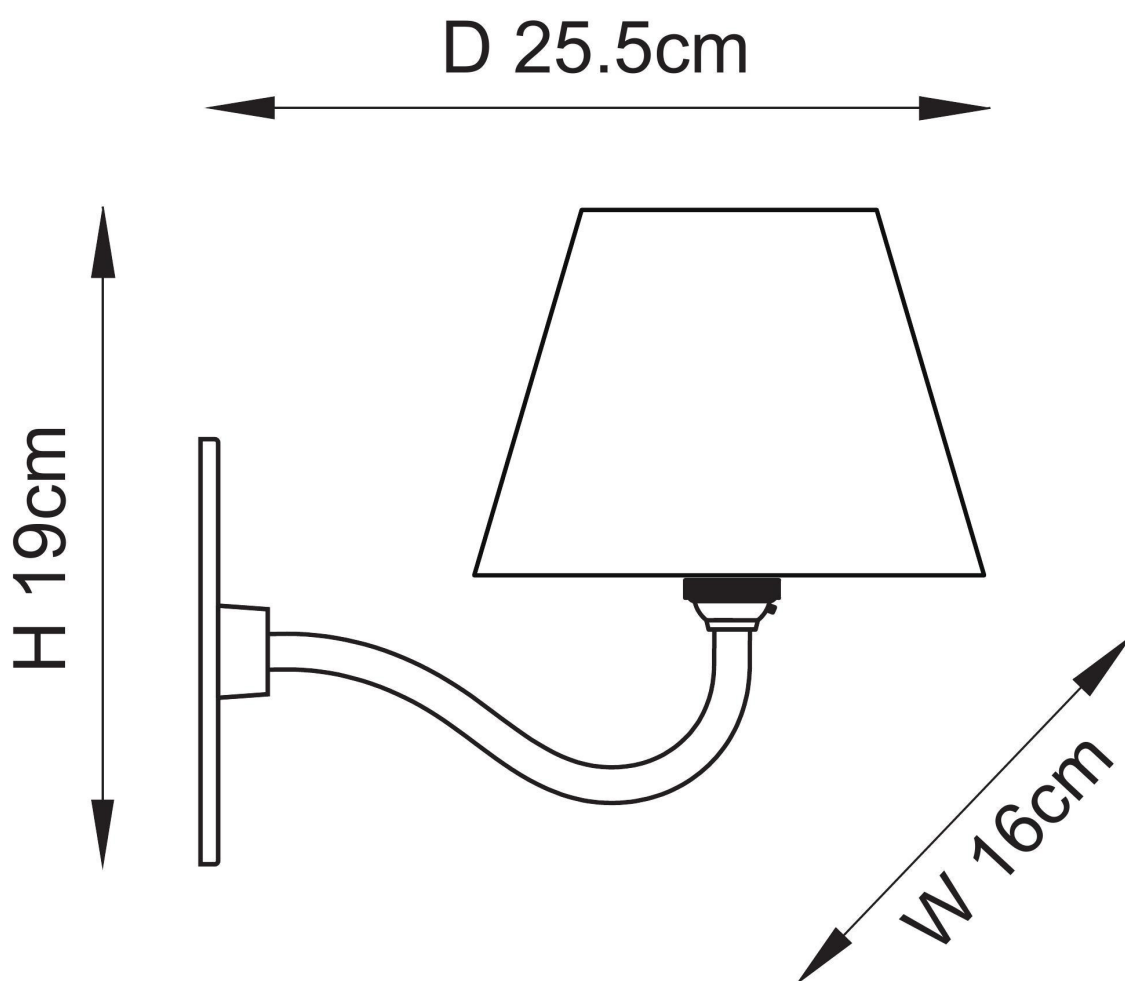

Endon Lighting - Ripple Curve - 114088 - Antique Brass Pink Wall Light

CONTACT