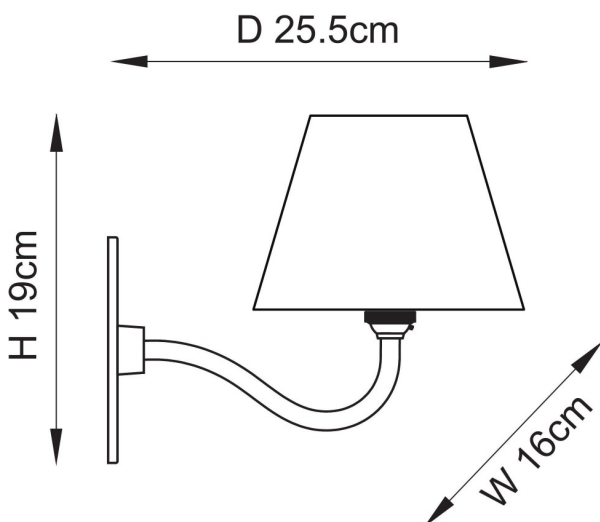

Endon Lighting - Ripple Curve - 114097 - Antique Brass Grey Wall Light

REFERENCE

- SKU: FCL-30905
- Supplier SKU: 114097
- Barcode: 5016087210077

DESCRIPTION

Add a burst of colour and character to your interior with this single B22 wall light, featuring a beautifully sand cast, decorative circular backplate and gracefully curved arm in a warm antique finish. The pleated tapered fabric shade is adorned with a vibrant Ikat pattern in pearl grey, offering a playful yet refined accent. Perfect for bringing a touch of artisan charm to classic or eclectic interiors.

CATEGORY

- Brand: Endon Lighting
- Family: Ripple Curve
- Category: Indoor Lighting / Wall / Decorative

APPEARANCE

- Base: Antique Brass Plate
- Shade: Pearl Grey Faux Silk

DIMENSION

- Height: 190mm
- Width: 160mm
- Depth: 255mm
- Weight: .65kg

LIGHT SOURCE

- Lamp included: No
- Lamp detail: 7W Max LED B22 BC (required)
- Dimmable
- Energy class: Not applicable
- Switch: No

SPECIFICATION

- Ingress protection: IP20
- Class: Class I - Single Insulated, Earthed
- Voltage: 240V

CONTACT