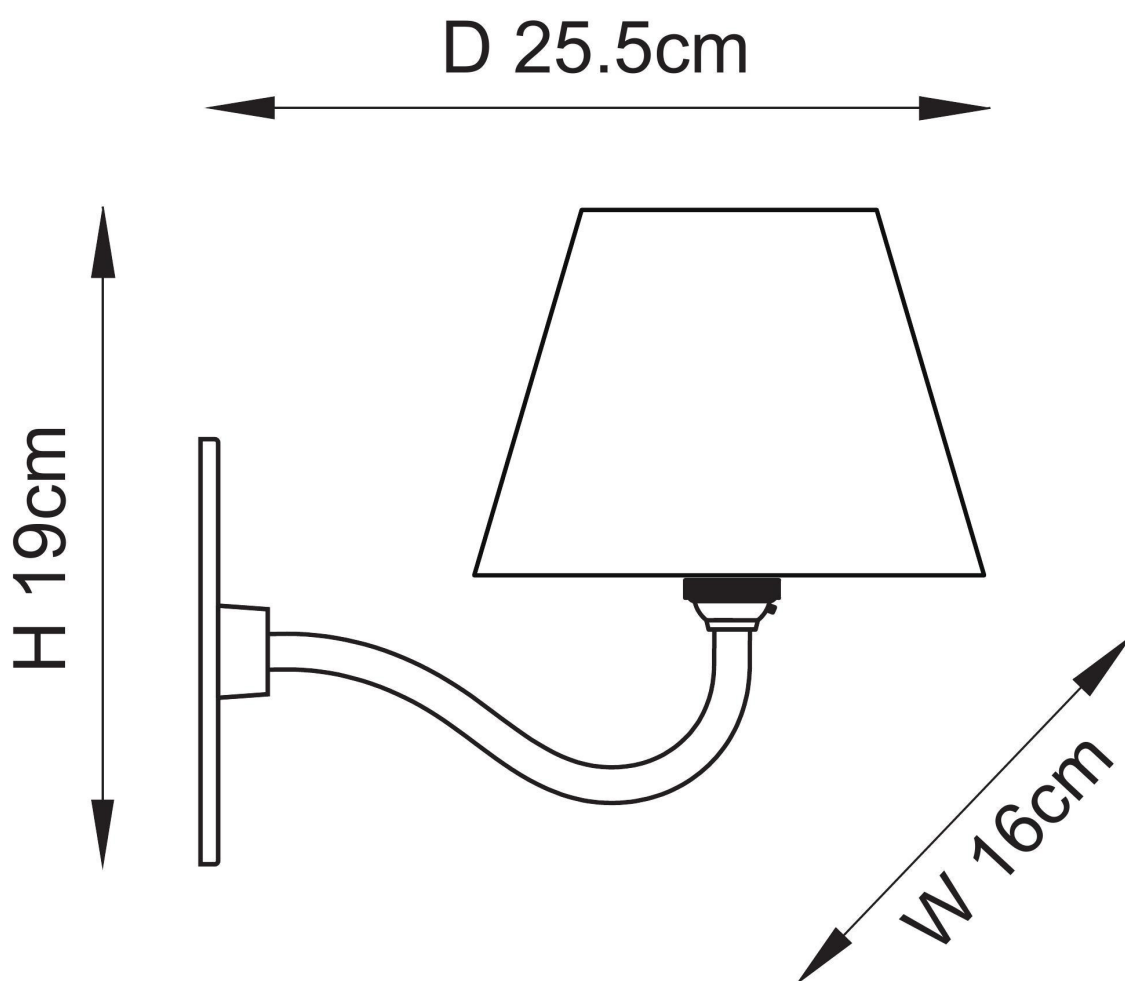

Endon Lighting - Ripple Curve - 114097 - Antique Brass Grey Wall Light

CONTACT