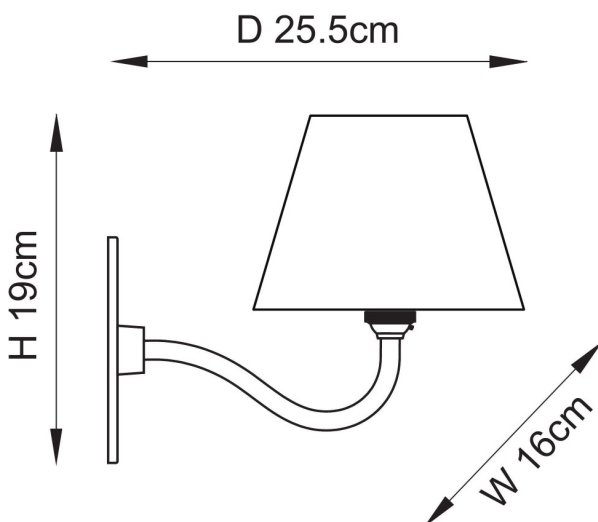

Endon Lighting - Ripple Curve - 114098 - Antique Brass Blue Wall Light

REFERENCE

- SKU: FCL-30906
- Supplier SKU: 114098
- Barcode: 5016087210084

DESCRIPTION

Add a burst of colour and character to your interior with this single B22 wall light, featuring a beautifully sand cast, decorative circular backplate and gracefully curved arm in a warm antique finish. The pleated tapered fabric shade is adorned with a vibrant Ikat pattern in marlin blue, offering a playful yet refined accent. Perfect for bringing a touch of artisan charm to classic or eclectic interiors.

CATEGORY

- Brand: Endon Lighting
- Family: Ripple Curve
- Category: Indoor Lighting / Wall / Decorative

APPEARANCE

- Base: Antique Brass Plate
- Shade: Marlin Blue Faux Silk

DIMENSION

- Height: 190mm
- Width: 160mm
- Depth: 255mm
- Weight: .65kg

LIGHT SOURCE

- Lamp included: No
- Lamp detail: 7W Max LED B22 BC (required)
- Dimmable
- Energy class: Not applicable
- Switch: No

SPECIFICATION

- Ingress protection: IP20
- Class: Class I - Single Insulated, Earthed
- Voltage: 240V