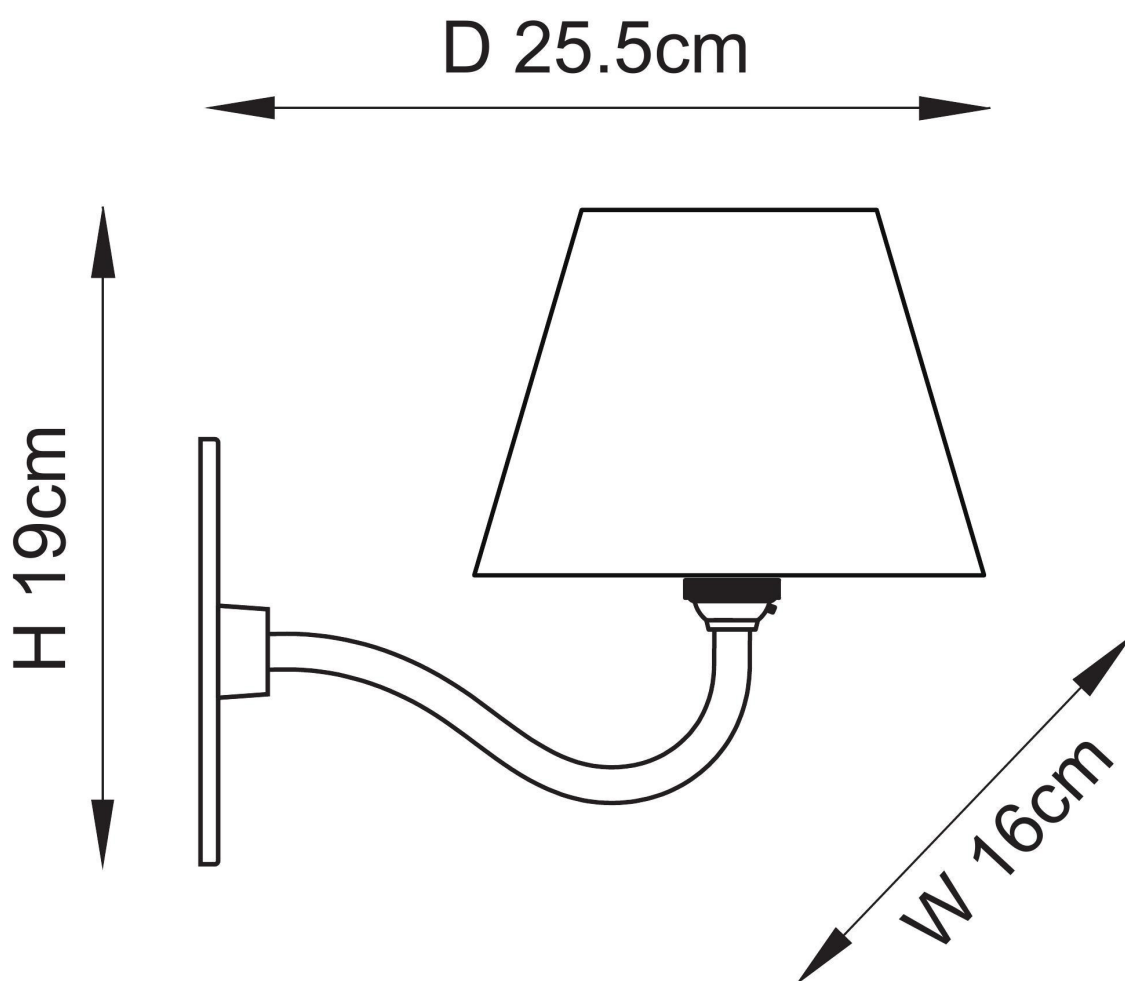

Endon Lighting - Ripple Curve - 114098 - Antique Brass Blue Wall Light

CONTACT