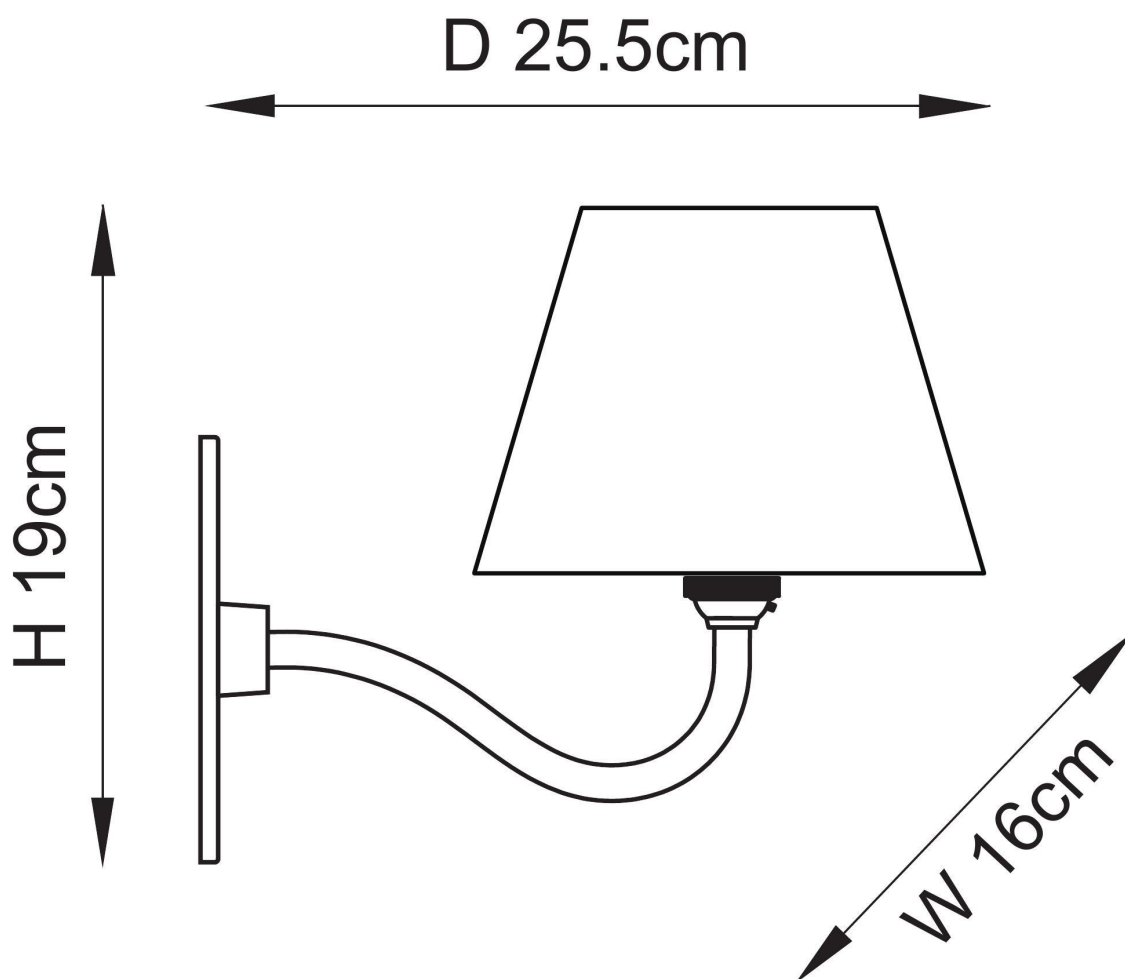

Endon Lighting - Ripple Curve - 114099 - Antique Brass Yellow Jade Wall Light

CONTACT