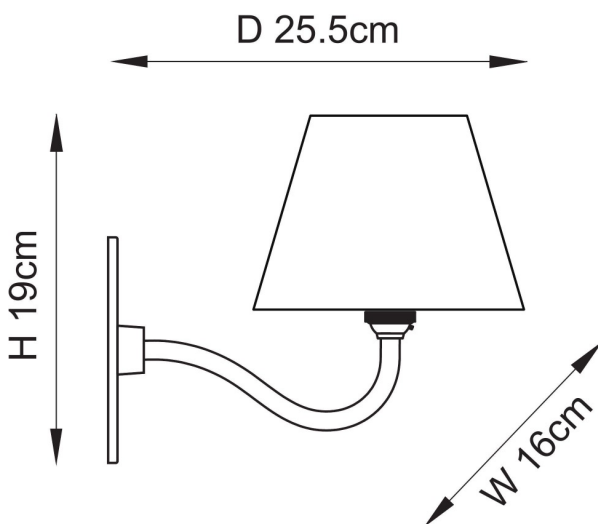

Endon Lighting - Ripple Curve - 114101 - Antique Brass Vintage White Wall Light

REFERENCE

- SKU: FCL-30908
- Supplier SKU: 114101
- Barcode: 5016087210107

DESCRIPTION

Add a burst of colour and character to your interior with this single B22 wall light, featuring a beautifully sand cast, decorative circular backplate and gracefully curved arm in a warm antique finish. The tapered vintage white fabric shade is edged with a contrasting natural colour, offering a playful yet refined accent. Perfect for bringing a touch of artisan charm to classic or eclectic interiors.

CATEGORY

- Brand: Endon Lighting
- Family: Ripple Curve
- Category: Indoor Lighting / Wall / Decorative

APPEARANCE

- Base: Antique Brass Plate
- Shade: Vintage White Cotton

DIMENSION

- Height: 190mm
- Width: 160mm
- Depth: 255mm
- Weight: .6kg

LIGHT SOURCE

- Lamp included: No
- Lamp detail: 7W Max LED B22 BC (required)
- Dimmable
- Energy class: Not applicable
- Switch: No

SPECIFICATION

- Ingress protection: IP20
- Class: Class I - Single Insulated, Earthed
- Voltage: 240V

CONTACT