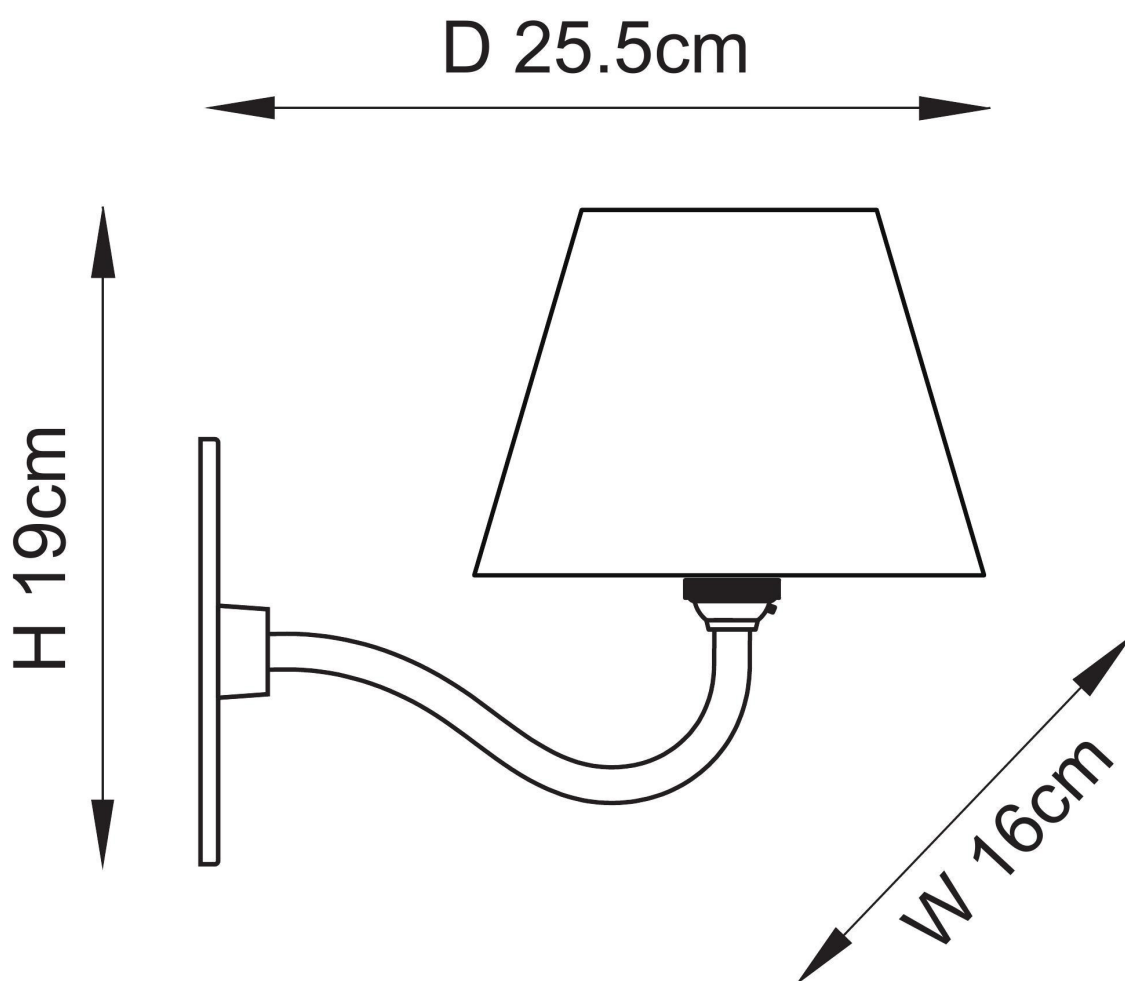

Endon Lighting - Ripple Curve - 114101 - Antique Brass Vintage White Wall Light