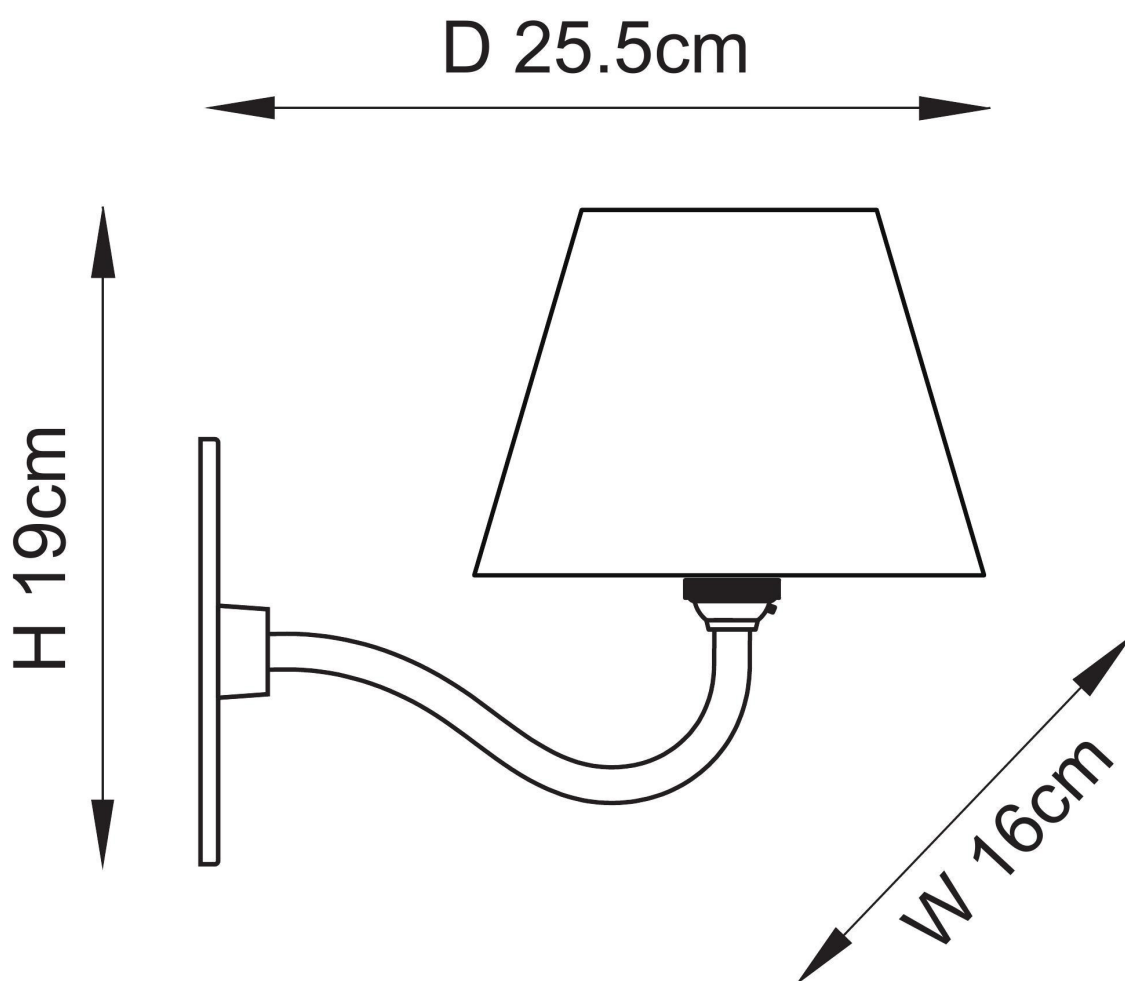

Endon Lighting - Ripple Curve - 114102 - Antique Brass Neutral Wall Light

CONTACT