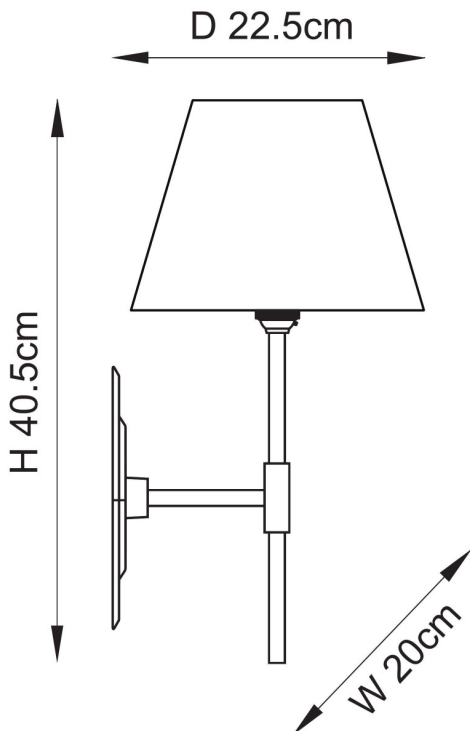

Endon Lighting - Diamond - 114153 - Antique Brass Pink Wall Light

REFERENCE

- SKU: FCL-30910
- Supplier SKU: 114153
- Barcode: 5016087210473

DESCRIPTION

Bold yet refined, this single B22 wall light combines artisan craftsmanship with vibrant character. Its sand-cast decorative wall plate features a stepped diamond design, bringing textural interest and timeless appeal. Paired with a tapered pleated fabric shade in a lively coral pink Ikat pattern, it adds a pop of colour and a soft, inviting glow—perfect for hallways, bedside settings, or eclectic interiors seeking a touch of handcrafted elegance.

CATEGORY

- Brand: Endon Lighting
- Family: Diamond
- Category: Indoor Lighting / Wall / Decorative

APPEARANCE

- Base: Antique Brass Plate
- Shade: Coral Pink Faux Silk

DIMENSION

- Height: 405mm
- Width: 200mm
- Depth: 225mm
- Weight: .98kg

LIGHT SOURCE

- Lamp included: No
- Lamp detail: 7W Max LED B22 BC (required)
- Dimmable
- Energy class: Not applicable
- Switch: No

SPECIFICATION

- Ingress protection: IP20
- Class: Class I - Single Insulated, Earthed
- Voltage: 240V