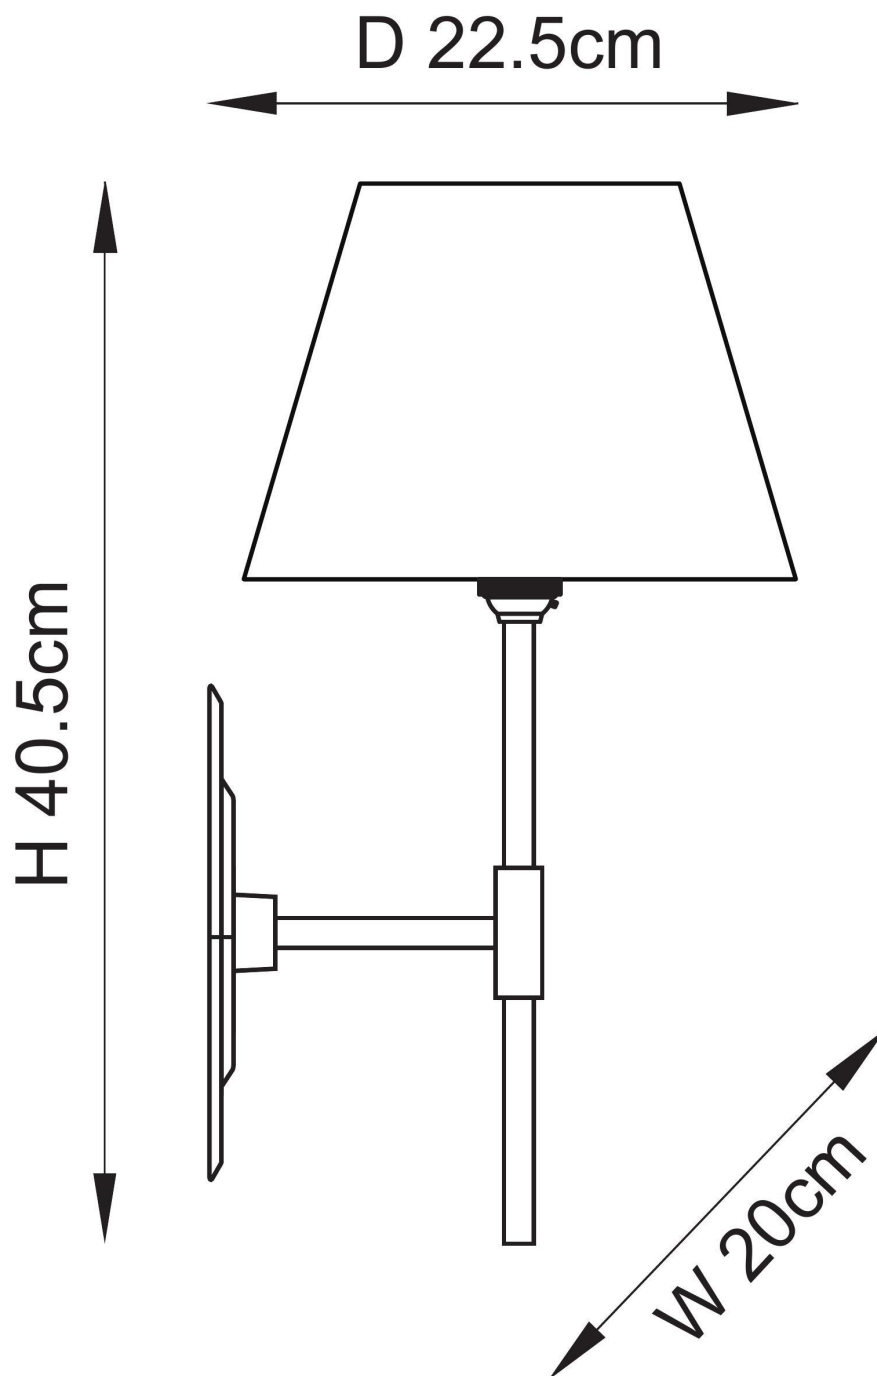

Endon Lighting - Diamond - 114153 - Antique Brass Pink Wall Light

CONTACT