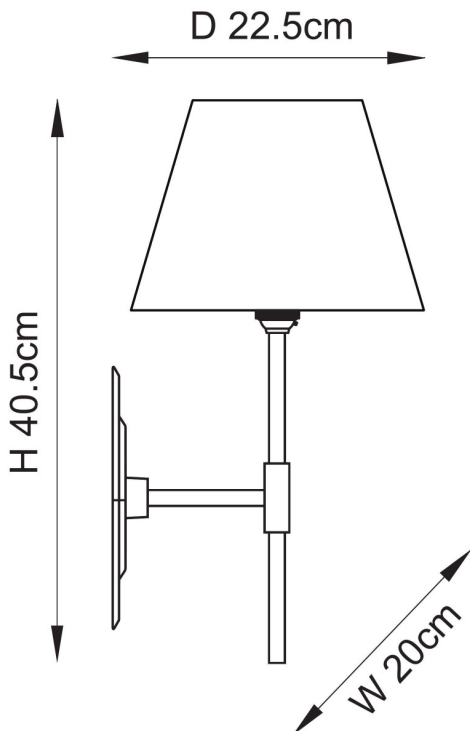

Endon Lighting - Diamond - 114161 - Antique Brass Grey Wall Light

#### DESCRIPTION

Bold yet refined, this single B22 wall light combines artisan craftsmanship with vibrant character. Its sand-cast decorative wall plate features a stepped diamond design, bringing textural interest and timeless appeal. Paired with a tapered pleated fabric shade in a lively pearl grey Ikat pattern, it adds a pop of colour and a soft, inviting glow—perfect for hallways, bedside settings, or eclectic interiors seeking a touch of handcrafted elegance.

#### DIMENSION

- Height: 405mm
- Width: 200mm
- Depth: 225mm
- Weight: .98kg