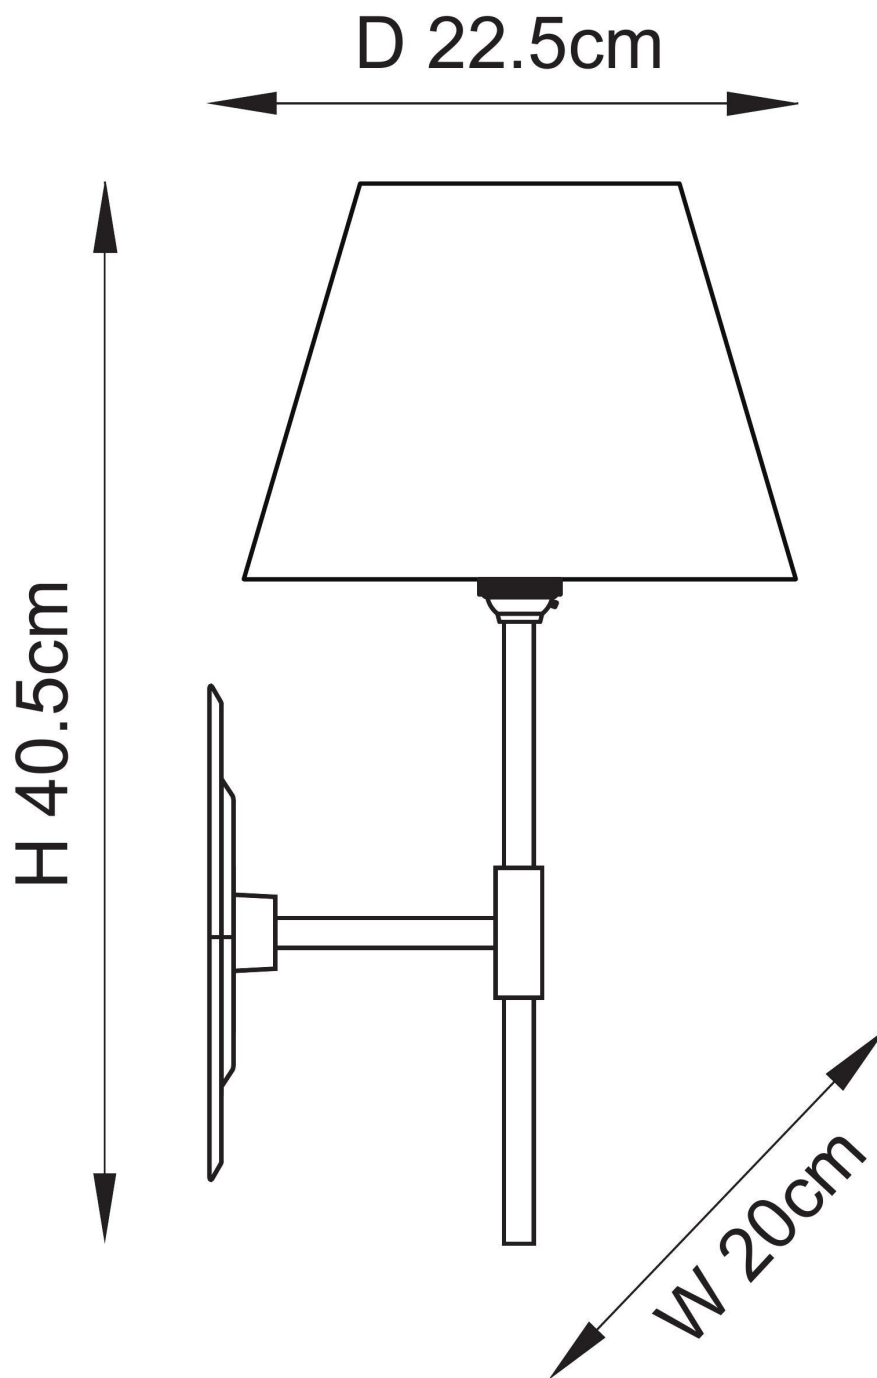

Endon Lighting - Diamond - 114161 - Antique Brass Grey Wall Light

**CONTACT**