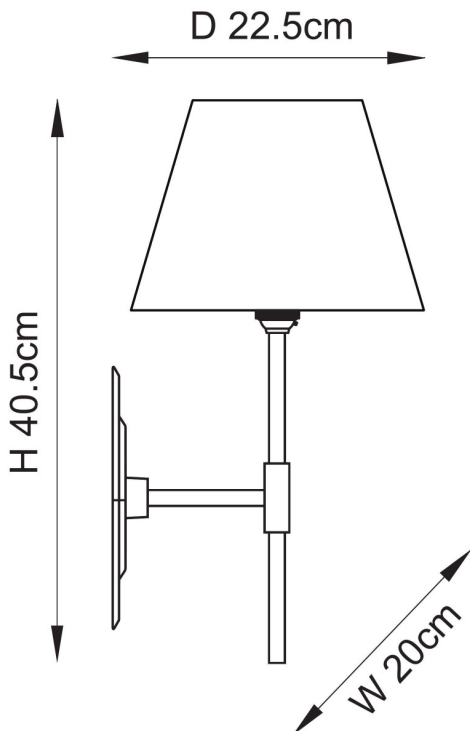

Endon Lighting - Diamond - 114162 - Antique Brass Blue Wall Light

REFERENCE

- SKU: FCL-30912
- Supplier SKU: 114162
- Barcode: 5016087210565

DESCRIPTION

Bold yet refined, this single B22 wall light combines artisan craftsmanship with vibrant character. Its sand-cast decorative wall plate features a stepped diamond design, bringing textural interest and timeless appeal. Paired with a tapered pleated fabric shade in a lively marlin blue Ikat pattern, it adds a pop of colour and a soft, inviting glow—perfect for hallways, bedside settings, or eclectic interiors seeking a touch of handcrafted elegance.

CATEGORY

- Brand: Endon Lighting
- Family: Diamond
- Category: Indoor Lighting / Wall / Decorative

APPEARANCE

- Base: Antique Brass Plate
- Shade: Marlin Blue Faux Silk

DIMENSION

- Height: 405mm
- Width: 200mm
- Depth: 225mm
- Weight: .98kg

LIGHT SOURCE

- Lamp included: No
- Lamp detail: 7W Max LED B22 BC (required)
- Dimmable
- Energy class: Not applicable
- Switch: No

SPECIFICATION

- Ingress protection: IP20
- Class: Class I - Single Insulated, Earthed
- Voltage: 240V