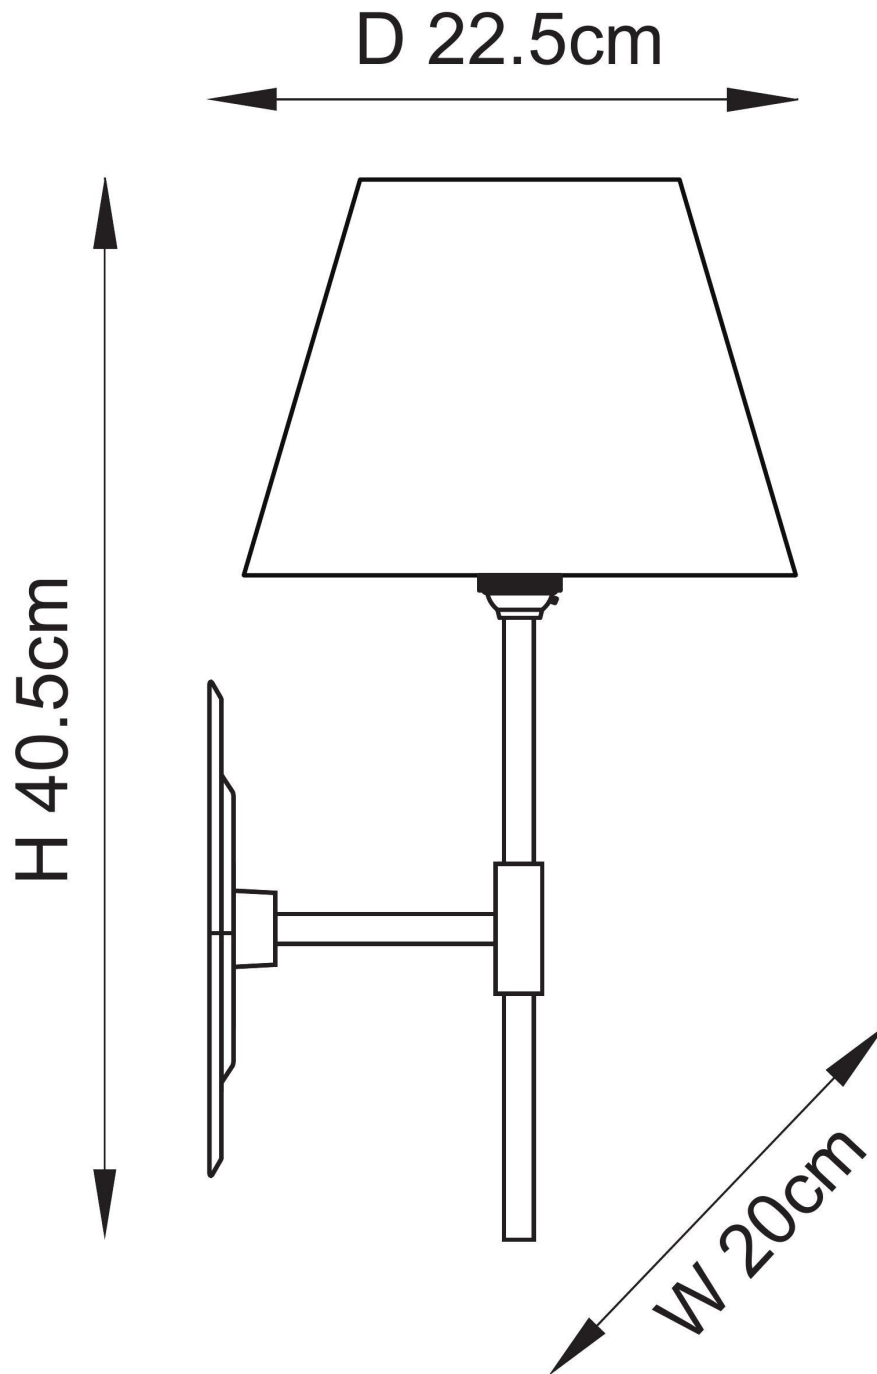

Endon Lighting - Diamond - 114162 - Antique Brass Blue Wall Light

CONTACT