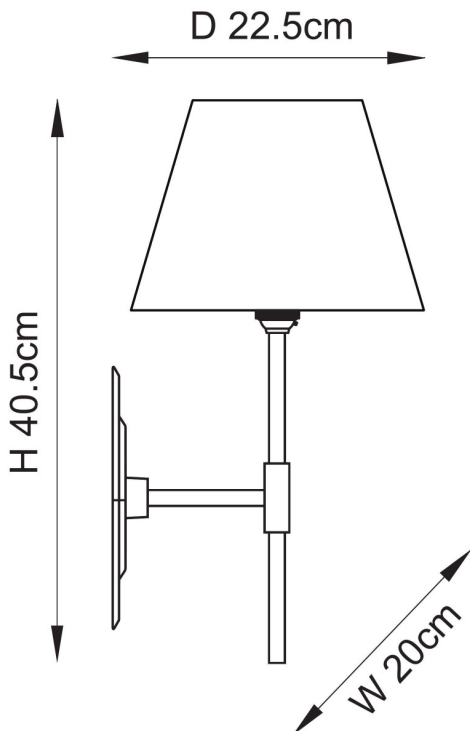

Endon Lighting - Diamond - 114165 - Antique Brass Vintage White Wall Light

REFERENCE

- SKU: FCL-30913
- Supplier SKU: 114165
- Barcode: 5016087210572

DESCRIPTION

Bold yet refined, this single B22 wall light combines artisan craftsmanship with vibrant character. Its sand-cast decorative wall plate features a stepped diamond design, bringing textural interest and timeless appeal. Paired with a tapered vintage white pleated fabric shade with neutral colour taped edge, it adds a soft, inviting glow—perfect for hallways, bedside settings, or eclectic interiors seeking a touch of handcrafted elegance.

CATEGORY

- Brand: Endon Lighting
- Family: Diamond
- Category: Indoor Lighting / Wall / Decorative

APPEARANCE

- Base: Antique Brass Plate
- Shade: Vintage White Cotton

DIMENSION

- Height: 405mm
- Width: 200mm
- Depth: 225mm
- Weight: .93kg

LIGHT SOURCE

- Lamp included: No
- Lamp detail: 7W Max LED B22 BC (required)
- Dimmable
- Energy class: Not applicable
- Switch: No

SPECIFICATION

- Ingress protection: IP20
- Class: Class I - Single Insulated, Earthed
- Voltage: 240V