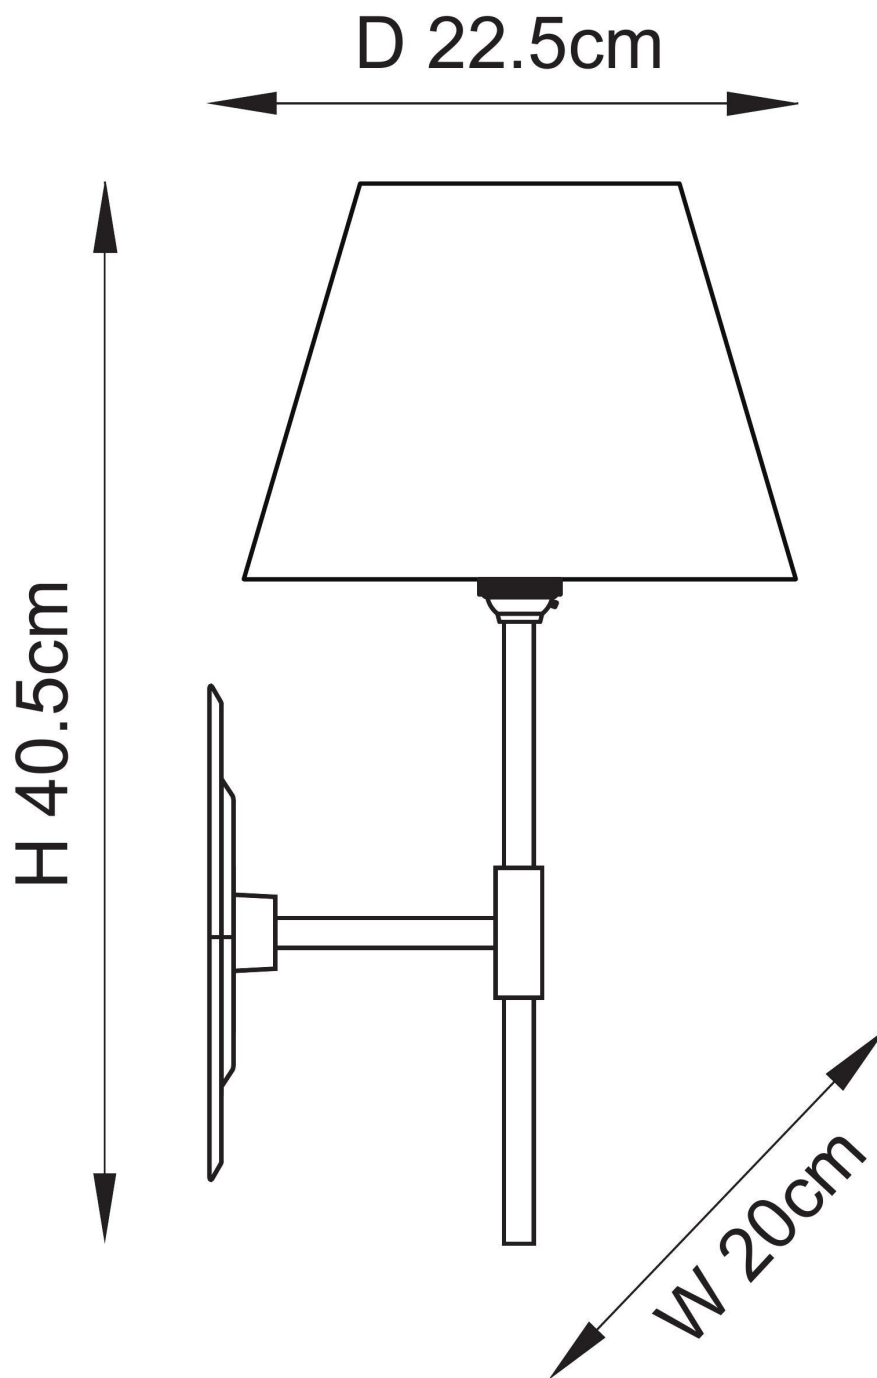

Endon Lighting - Diamond - 114165 - Antique Brass Vintage White Wall Light

CONTACT