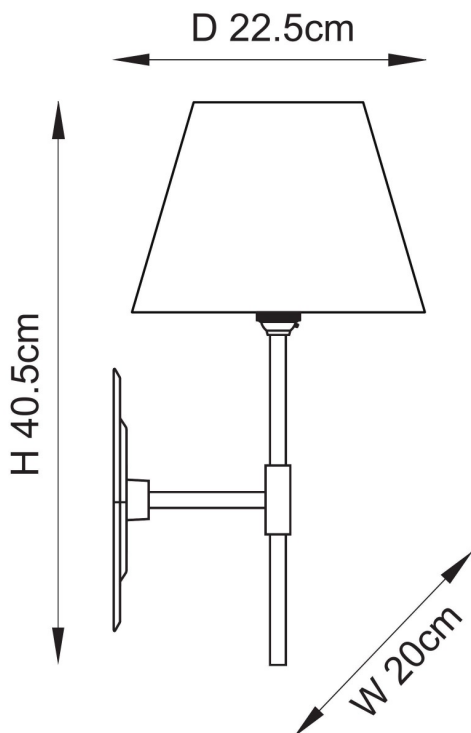

Endon Lighting - Diamond - 114166 - Antique Brass Neutral Wall Light

REFERENCE

- SKU: FCL-30914
- Supplier SKU: 114166
- Barcode: 5016087210589

DESCRIPTION

Bold yet refined, this single B22 wall light combines artisan craftsmanship with vibrant character. Its sand-cast decorative wall plate features a stepped diamond design, bringing textural interest and timeless appeal. Paired with a tapered pleated fabric shade in a neutral colour Ikat pattern, it adds a soft, inviting glow—perfect for hallways, bedside settings, or eclectic interiors seeking a touch of handcrafted elegance.

CATEGORY

- Brand: Endon Lighting
- Family: Diamond
- Category: Indoor Lighting / Wall / Decorative

APPEARANCE

- Base: Antique Brass Plate
- Shade: Neutral Print Faux Silk

DIMENSION

- Height: 405mm
- Width: 200mm
- Depth: 225mm
- Weight: .98kg

LIGHT SOURCE

- Lamp included: No
- Lamp detail: 7W Max LED B22 BC (required)
- Dimmable
- Energy class: Not applicable
- Switch: No

SPECIFICATION

- Ingress protection: IP20
- Class: Class I - Single Insulated, Earthed
- Voltage: 240V