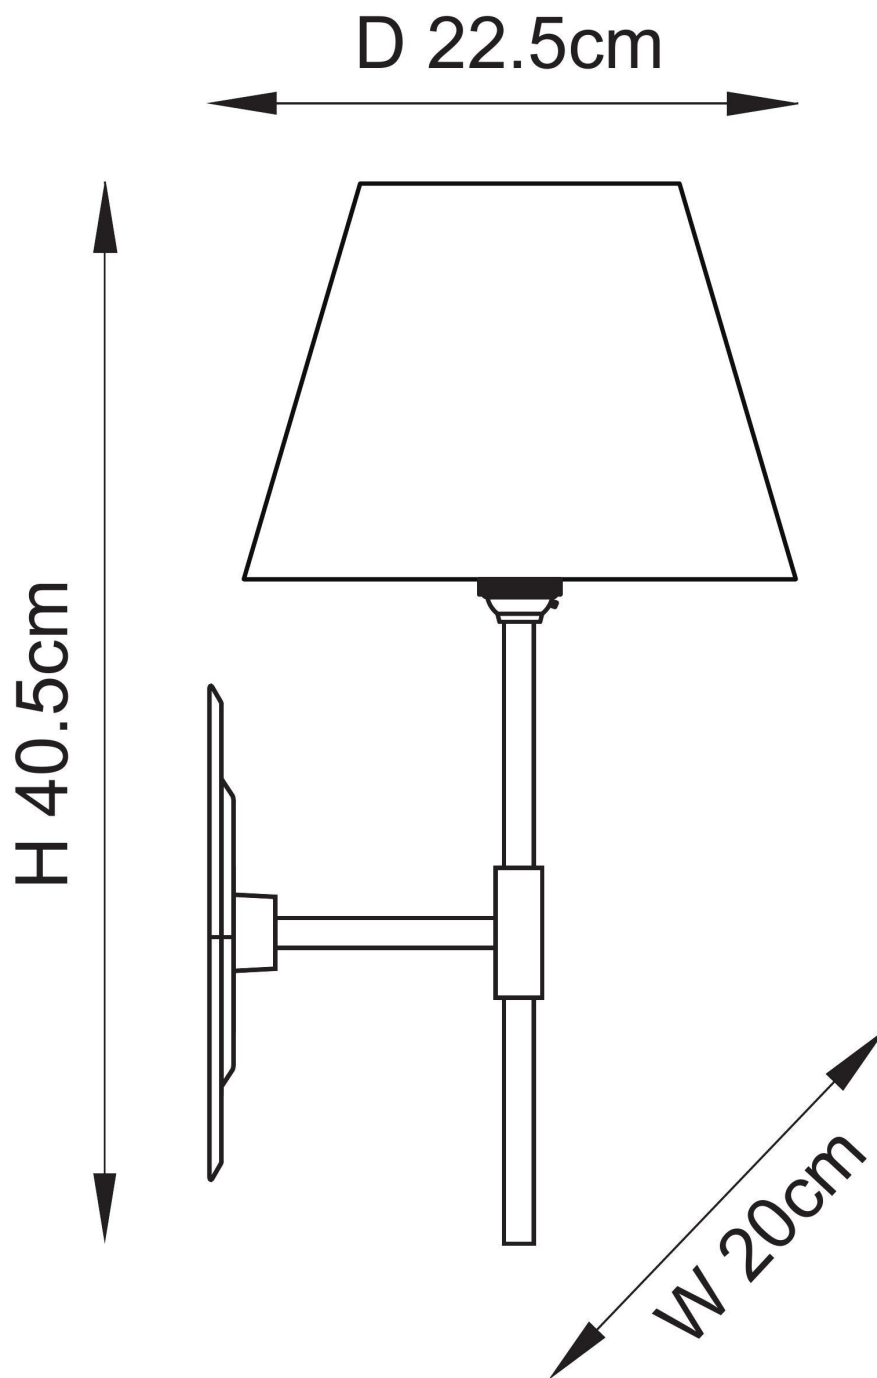

Endon Lighting - Diamond - 114166 - Antique Brass Neutral Wall Light

CONTACT