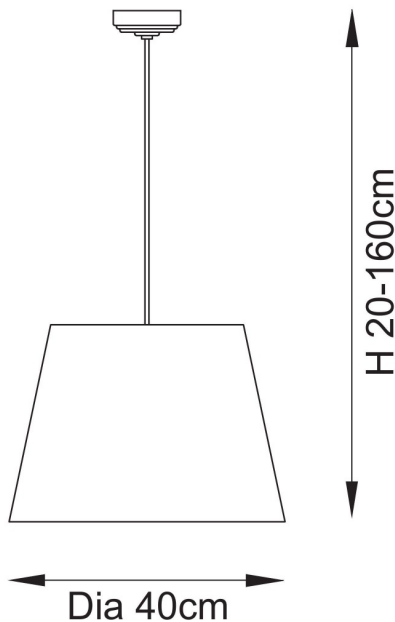

SPECIFICATION

- Ingress protection: IP20
- Class: Class I - Single Insulated, Earthed
- Voltage: 240V