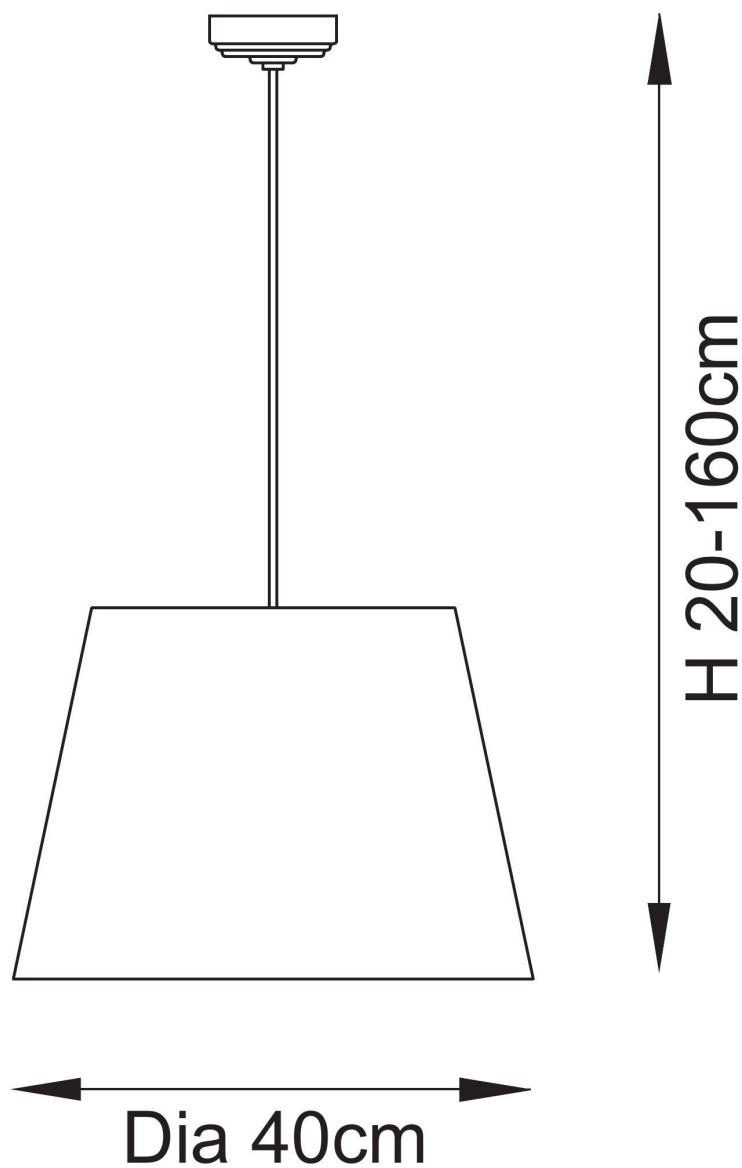

Endon Lighting - Eltham - 114256 - Aged Brass Pink Ceiling Pendant Light

CONTACT