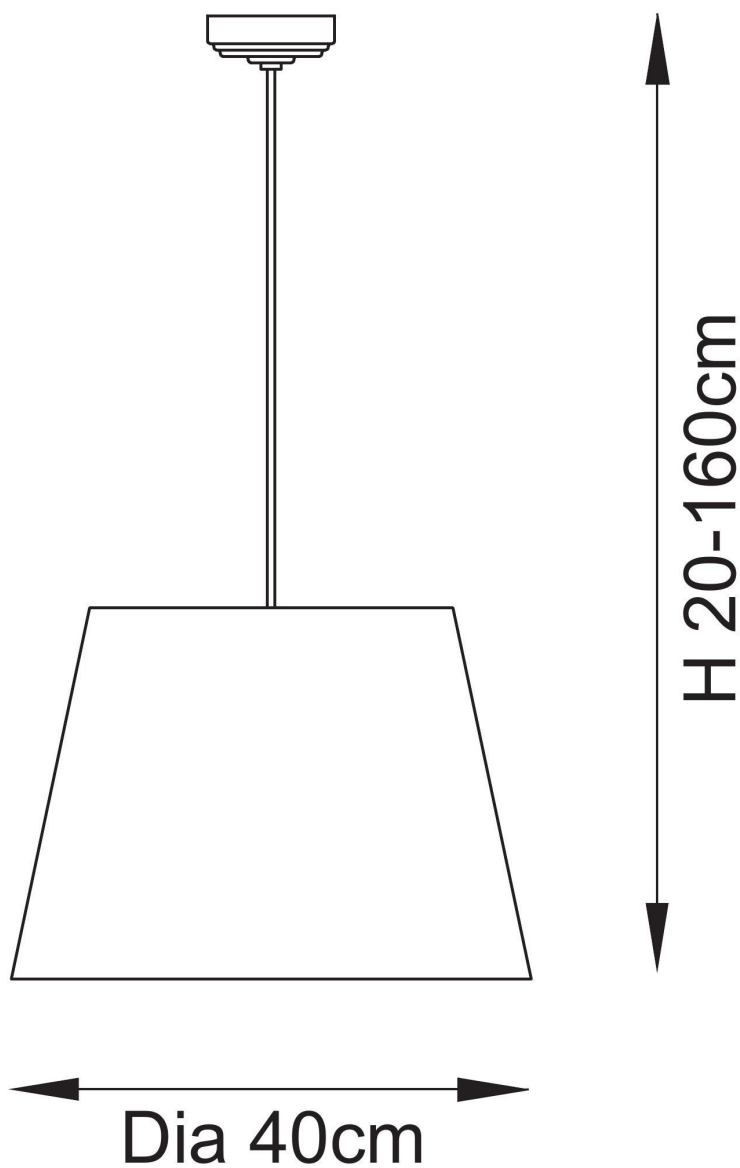

Endon Lighting - Eltham - 114257 - Aged Brass Green Ceiling Pendant Light

CONTACT