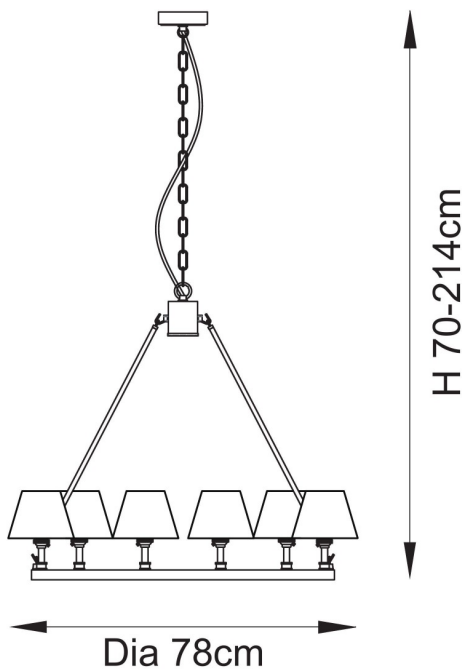

Endon Lighting - Chester - 114509 - Aged Brass Grey 6 Light Ceiling Pendant Light

REFERENCE

- SKU: FCL-30917
- Supplier SKU: 114509
- Barcode: 5016087193011

DESCRIPTION

The timeless simplicity of a hoop design, finished in aged brass plate with authentic brass B22 lamp holders, make it the perfect addition to your home; with height adjustable chain and twisted fabric flex. Completed with 6 of our stylish pearl grey 16cm Zigzag shades for a timeless chandelier to be proud of.

CATEGORY

- Brand: Endon Lighting
- Family: Chester
- Category: Indoor Lighting / Ceiling / Pendant

APPEARANCE

- Base: Brushed Aged Brass Plate
- Shade: Pearl Grey Faux Silk

DIMENSION

- Height: 700 - 1640mm
- Diameter: 780mm
- Weight: 3.9kg

LIGHT SOURCE

- Lamp included: No
- Lamp detail: 6 x 7W Max LED B22 BC (required)
- Dimmable
- Energy class: Not applicable
- Switch: No

SPECIFICATION

- Ingress protection: IP20
- Class: Class I - Single Insulated, Earthed
- Voltage: 240V