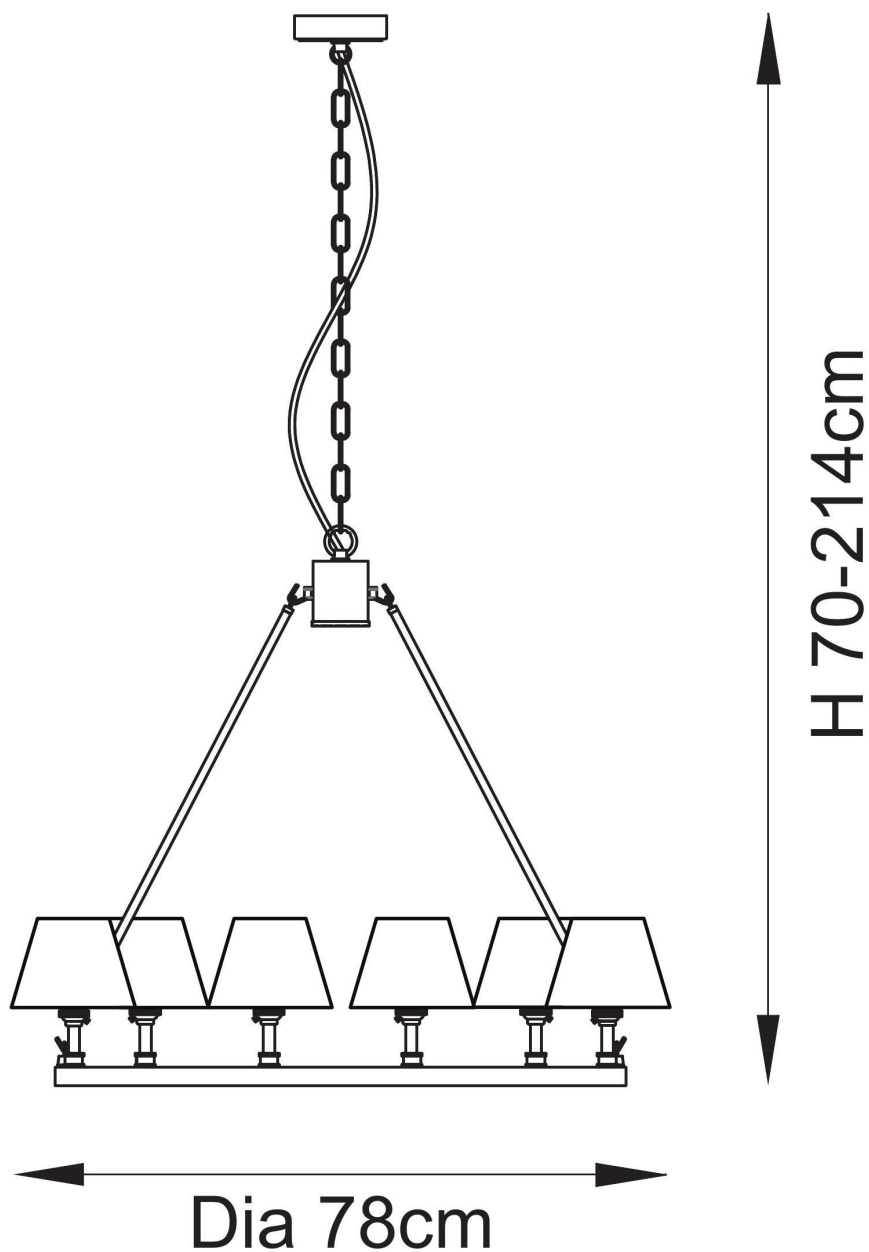

Endon Lighting - Chester - 114509 - Aged Brass Grey 6 Light Ceiling Pendant Light

CONTACT