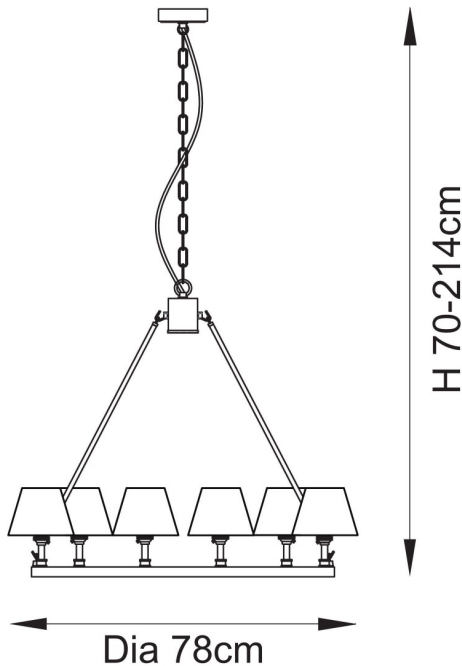

Endon Lighting - Chester - 114510 - Aged Brass Pink 6 Light Ceiling Pendant Light

REFERENCE

- SKU: FCL-30918
- Supplier SKU: 114510
- Barcode: 5016087193028

DESCRIPTION

The timeless simplicity of a hoop design, finished in aged brass plate with authentic brass B22 lamp holders, make it the perfect addition to your home; with height adjustable chain and twisted fabric flex. Completed with 6 of our vibrant coral pink 16cm Ikat shades for a timeless chandelier to be proud of.

CATEGORY

- Brand: Endon Lighting
- Family: Chester
- Category: Indoor Lighting / Ceiling / Pendant

APPEARANCE

- Base: Brushed Aged Brass Plate
- Shade: Coral Pink Faux Silk

DIMENSION

- Height: 700 - 1640mm
- Diameter: 780mm
- Weight: 3.9kg

LIGHT SOURCE

- Lamp included: No
- Lamp detail: 6 x 7W Max LED B22 BC (required)
- Dimmable
- Energy class: Not applicable
- Switch: No

SPECIFICATION

- Ingress protection: IP20
- Class: Class I - Single Insulated, Earthed
- Voltage: 240V