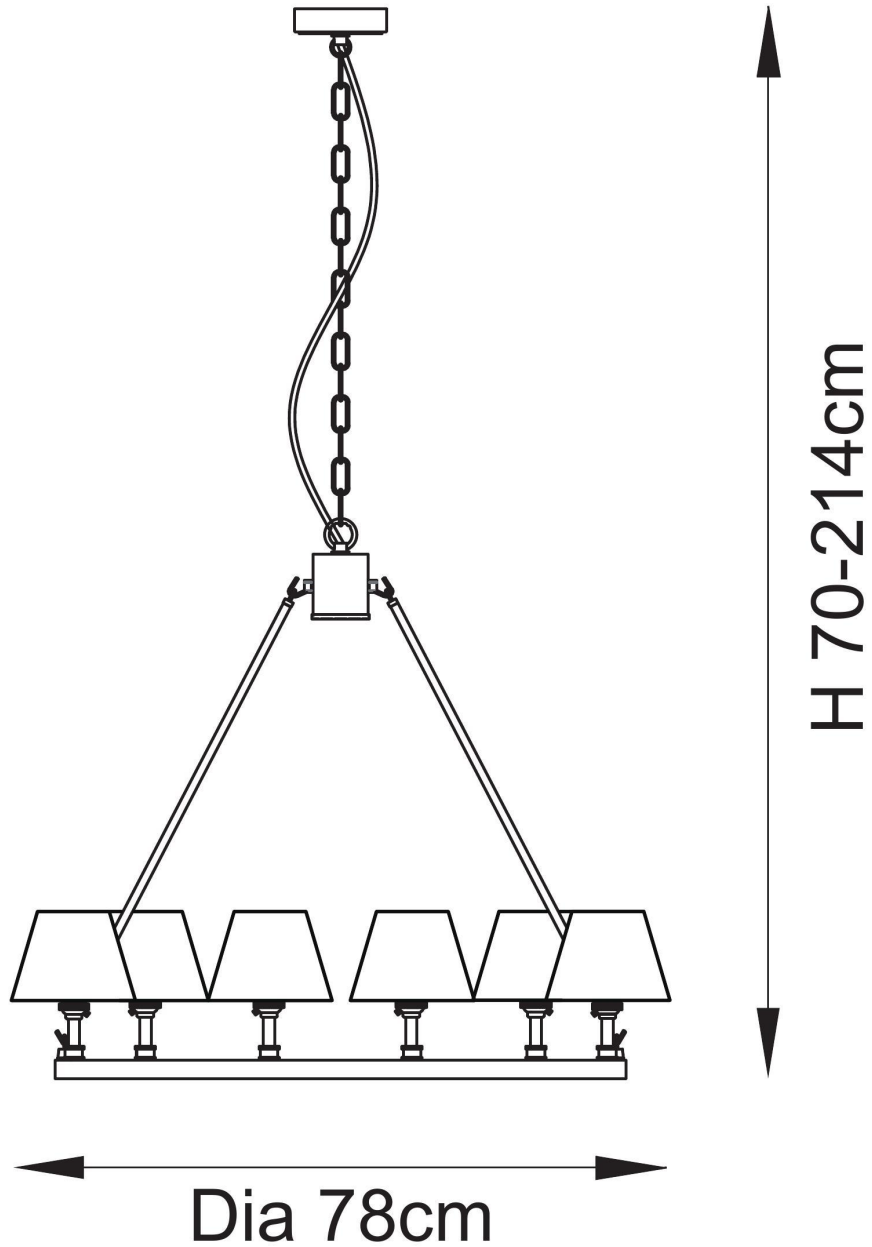

Endon Lighting - Chester - 114510 - Aged Brass Pink 6 Light Ceiling Pendant Light

CONTACT