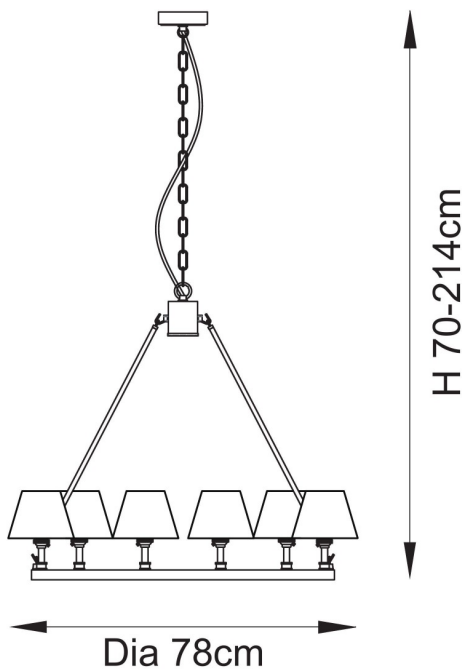

SPECIFICATION

- Ingress protection: IP20
- Class: Class I - Single Insulated, Earthed
- Voltage: 240V