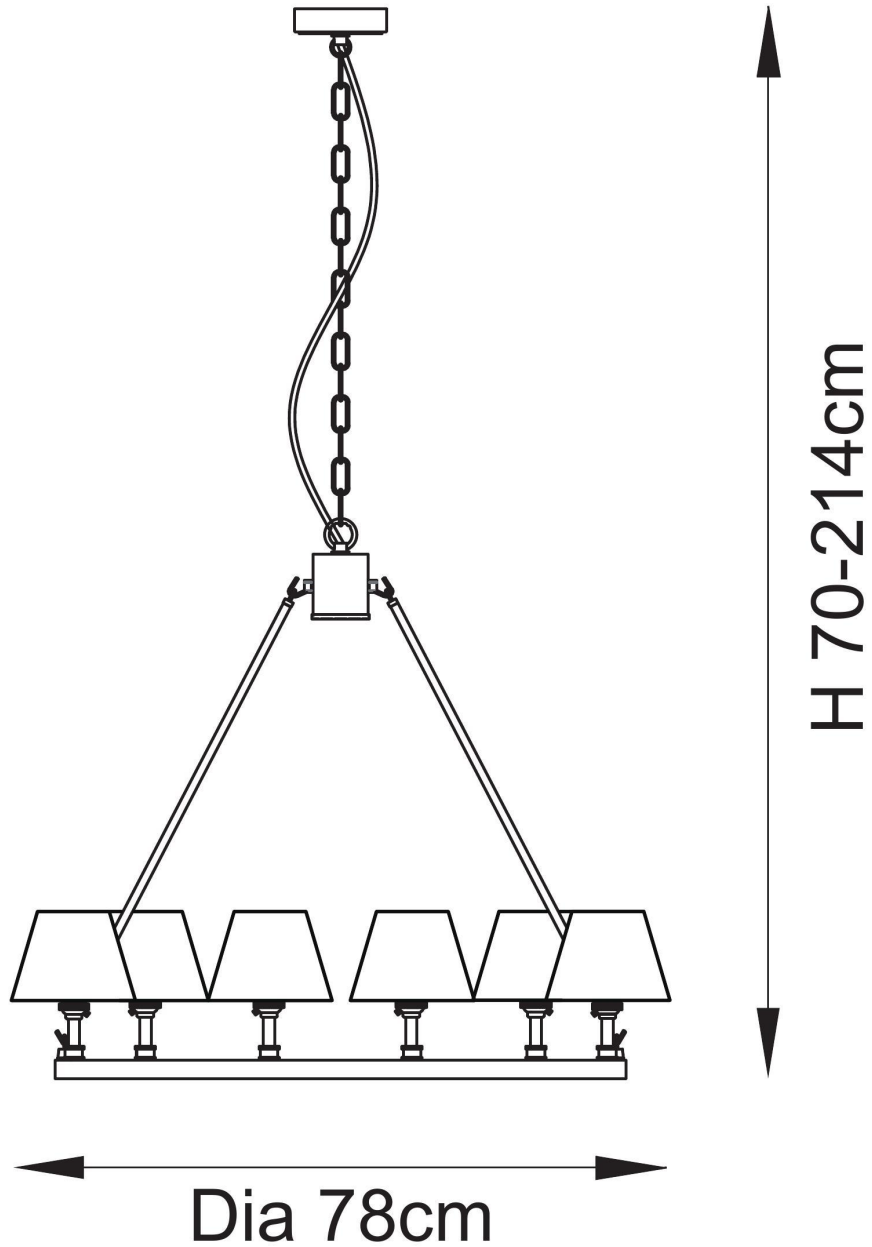

Endon Lighting - Chester - 114514 - Aged Brass Peach 6 Light Ceiling Pendant Light

CONTACT