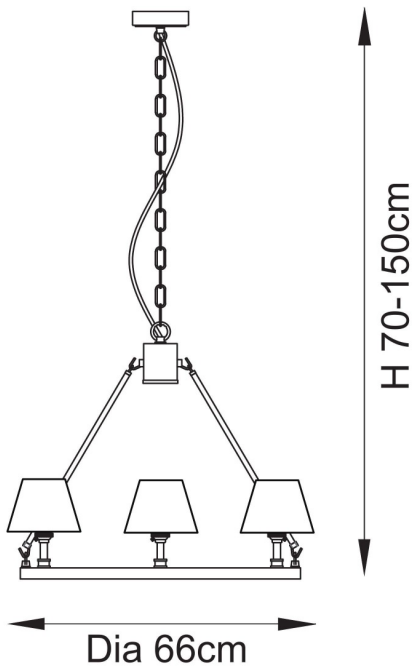

Endon Lighting - Chester - 114528 - Aged Brass Grey 3 Light Ceiling Pendant Light

REFERENCE

- SKU: FCL-30920
- Supplier SKU: 114528
- Barcode: 5016087193172

DESCRIPTION

The timeless simplicity of a hoop design, finished in aged brass plate with authentic brass B22 lamp holders, make it the perfect addition to your home; with height adjustable chain and twisted fabric flex. Completed with 3 of our stylish pearl grey 16cm Zigzag shades for a timeless chandelier to be proud of.

CATEGORY

- Brand: Endon Lighting
- Family: Chester
- Category: Indoor Lighting / Ceiling / Pendant

APPEARANCE

- Base: Brushed Aged Brass Plate
- Shade: Pearl Grey Faux Silk

DIMENSION

- Height: 700 - 1500mm
- Diameter: 660mm
- Weight: 2.85kg

LIGHT SOURCE

- Lamp included: No
- Lamp detail: 3 x 7W Max LED B22 BC (required)
- Dimmable
- Energy class: Not applicable
- Switch: No

SPECIFICATION

- Ingress protection: IP20
- Class: Class I - Single Insulated, Earthed
- Voltage: 240V